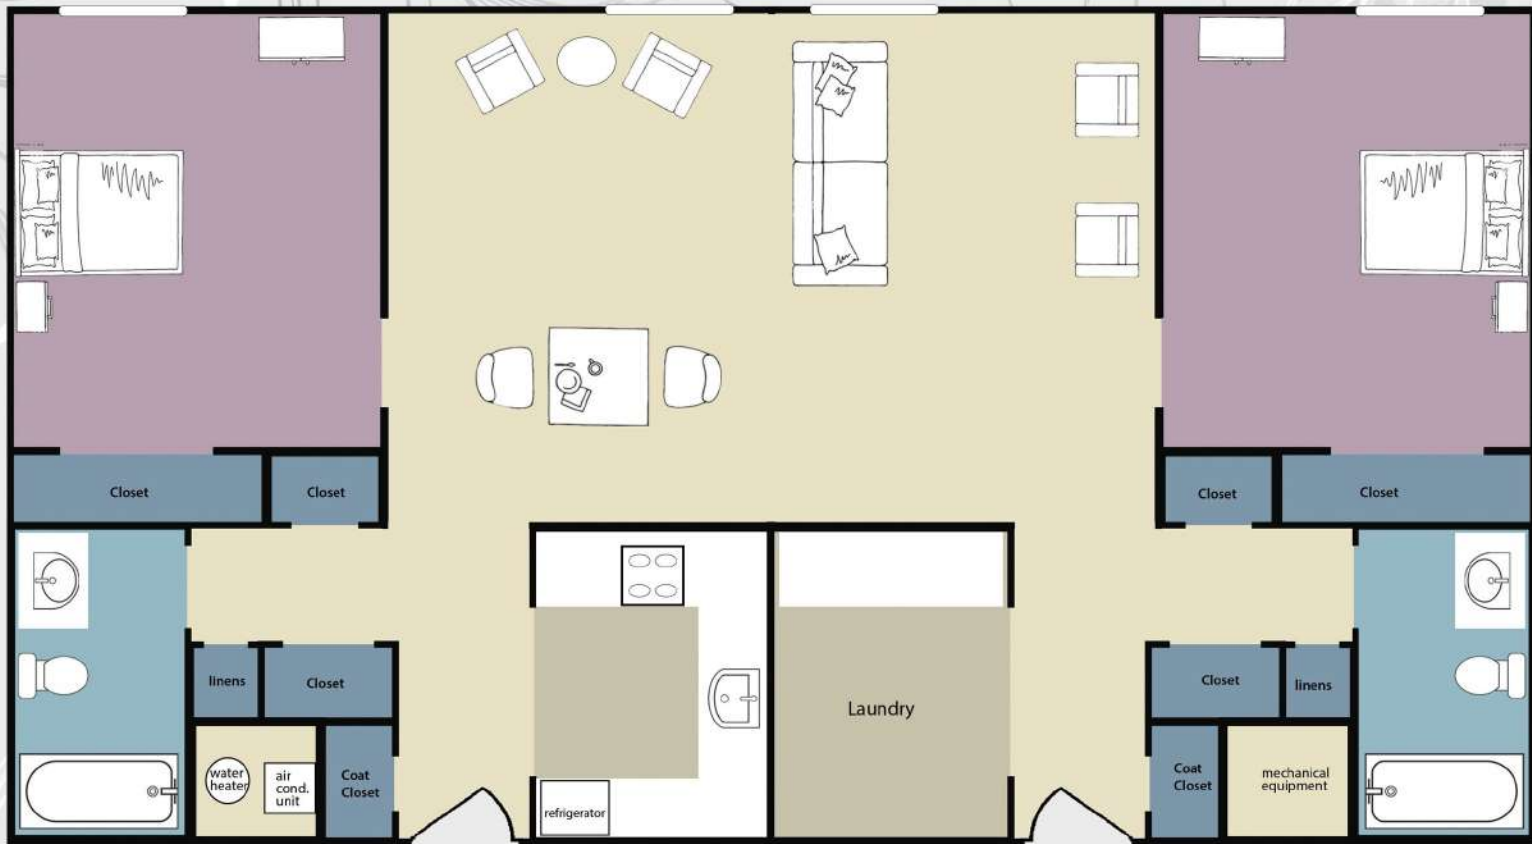

One Bedroom

588 sq. ft.

*Square footage is estimated and may vary slightly in each apartment

Two Bedroom

875 sq. ft.

*Square footage is estimated and may vary slightly in each apartment

Premier *Two Bedroom*

1,176 sq. ft.

***Square footage is estimated and may vary slightly in each apartment**

Premier *Two Bedroom*

1,176 sq. ft.

*Square footage is estimated and may vary slightly in each apartment

Two Bedroom

Duplex

1,438 sq. ft.

*Square footage is estimated and may vary slightly in each apartment