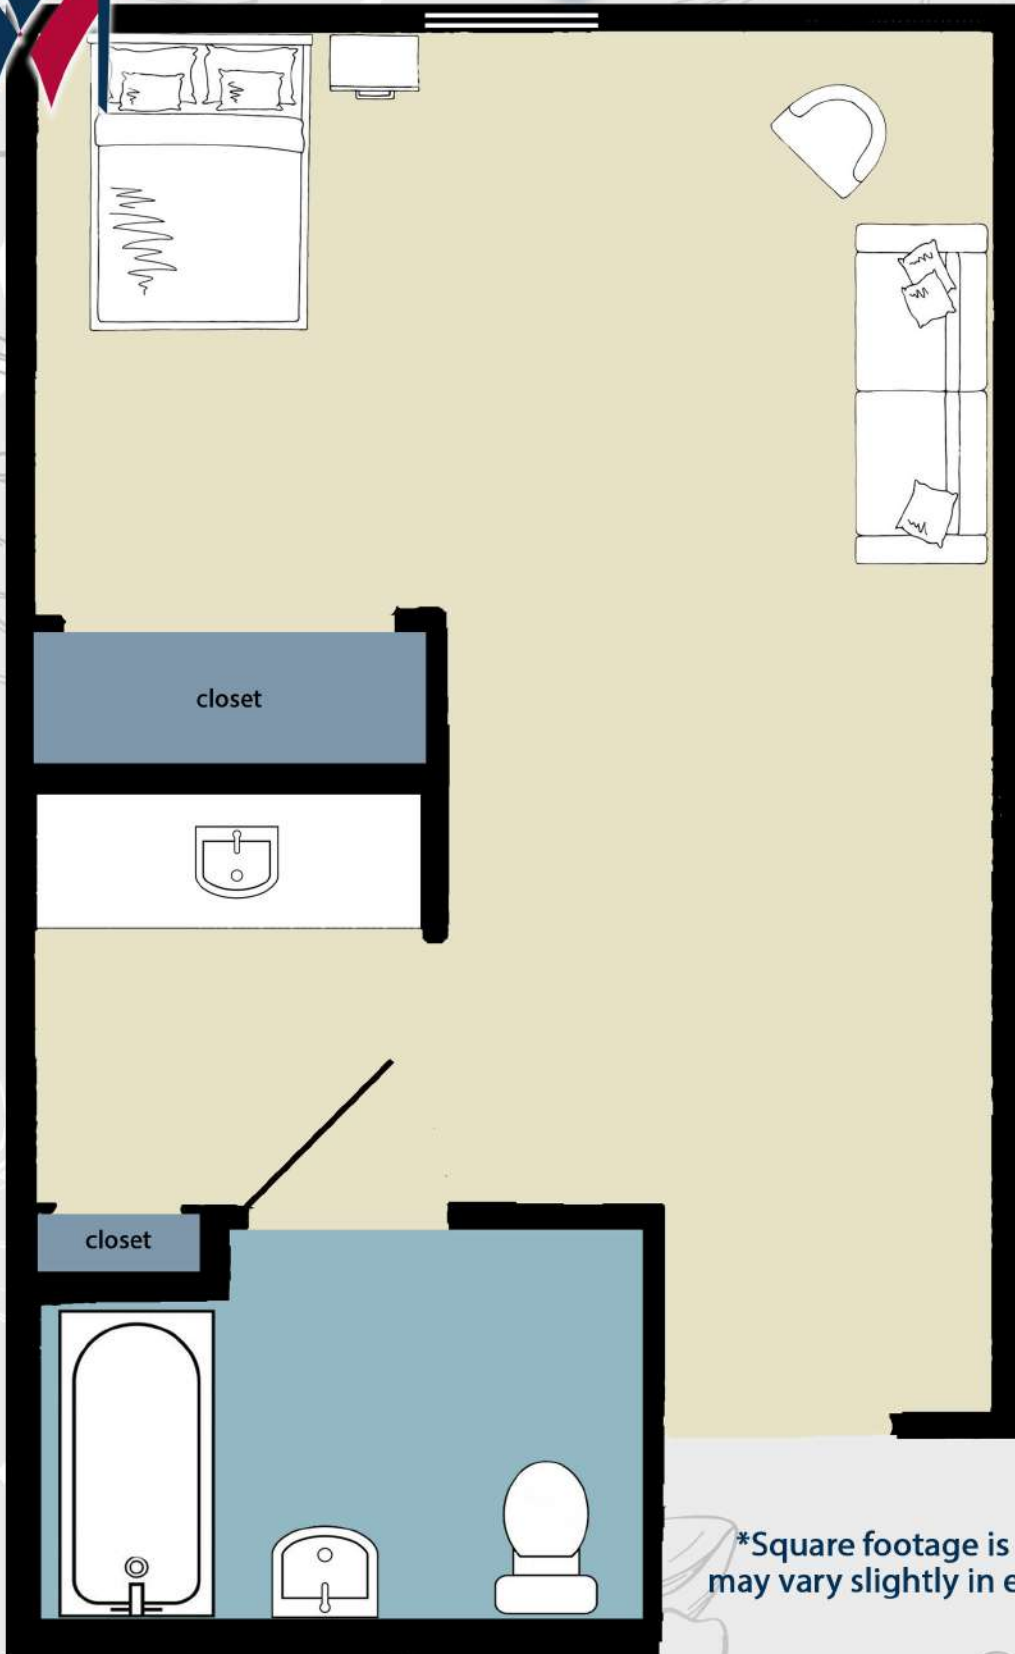

# the Adams

**320  
sq. ft.**

\*Square footage is estimated and may vary slightly in each apartment

# the Clark

325 sq. ft.

\*Square footage is estimated and may vary slightly in each apartment

# the Thompson

400 sq. ft.

\*Square footage is estimated and may vary slightly in each apartment

the *Garlow*

**425  
sq. ft.**

\*Square footage is estimated and may vary slightly in each apartment