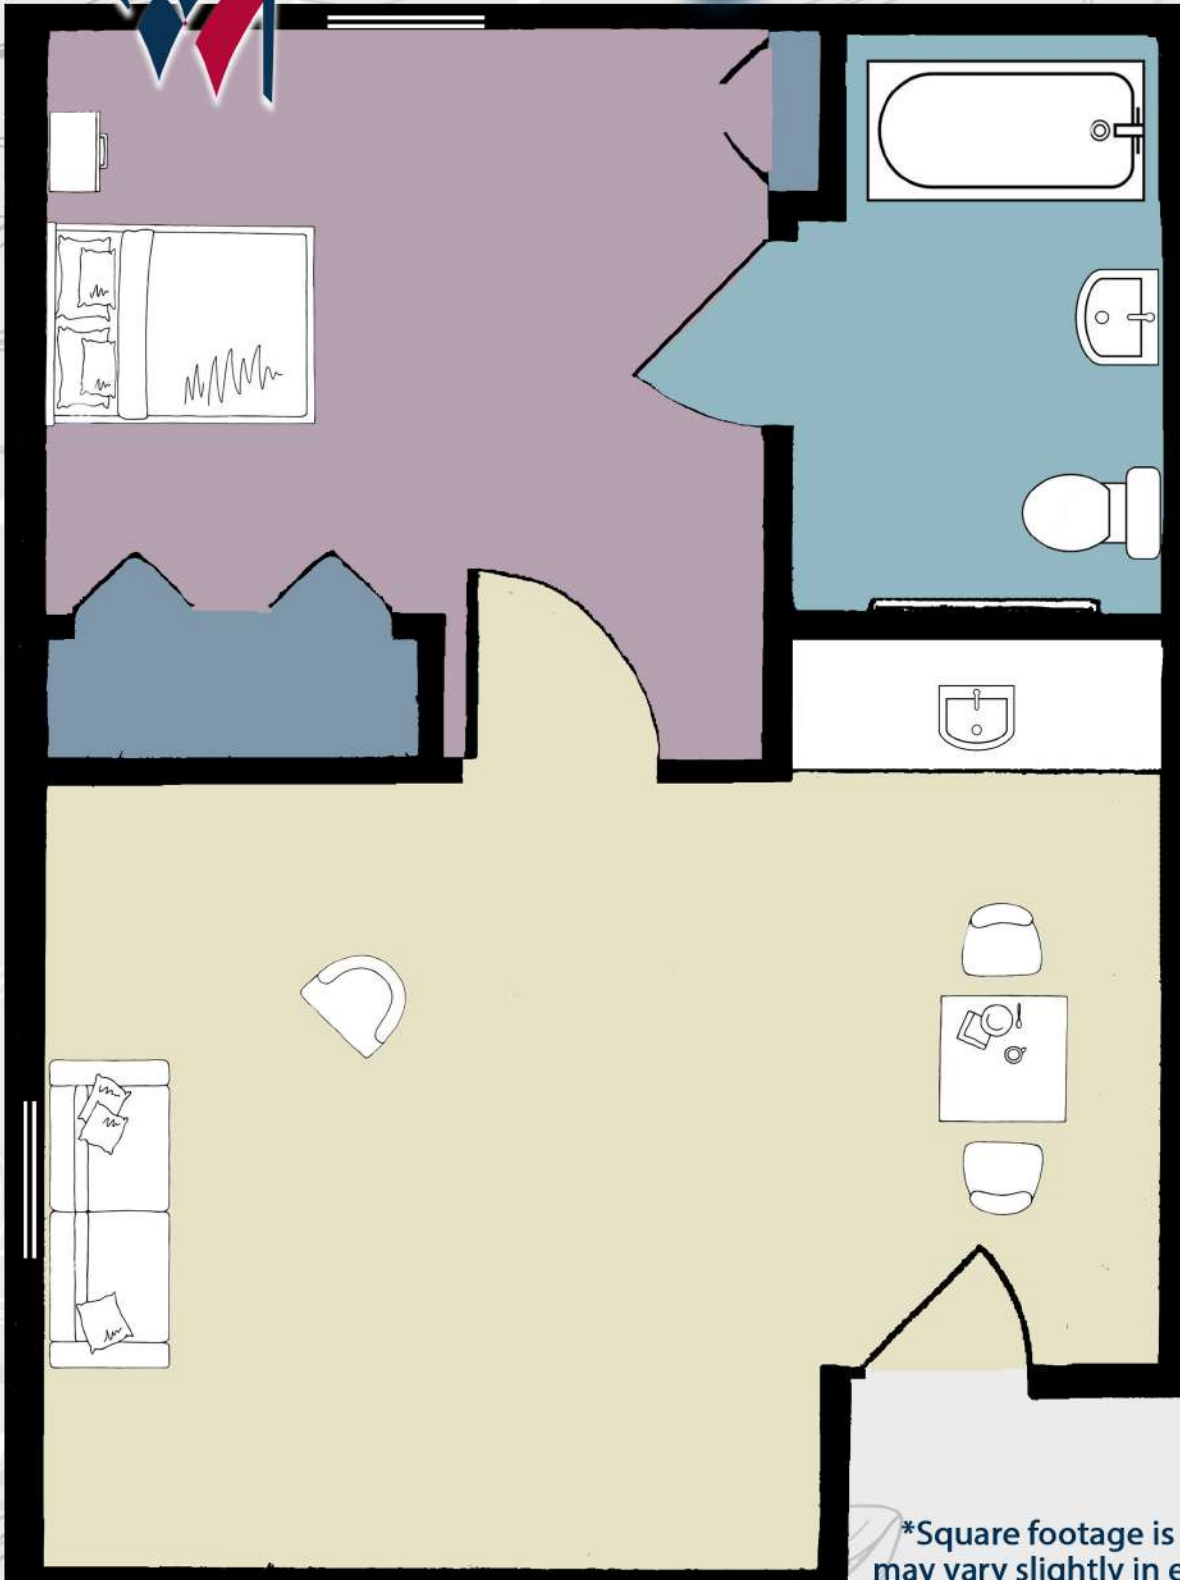

# the Adams

**320  
sq. ft.**

\*Square footage is estimated and may vary slightly in each apartment

# the Clark

325 sq. ft.

\*Square footage is estimated and may vary slightly in each apartment

# the Thompson

400 sq. ft.

\*Square footage is estimated and may vary slightly in each apartment

the *Garlow*

**425  
sq. ft.**

\*Square footage is estimated and may vary slightly in each apartment

# the *Roberts*

**500  
sq. ft.**

*\*Square footage is estimated and may vary slightly in each apartment*