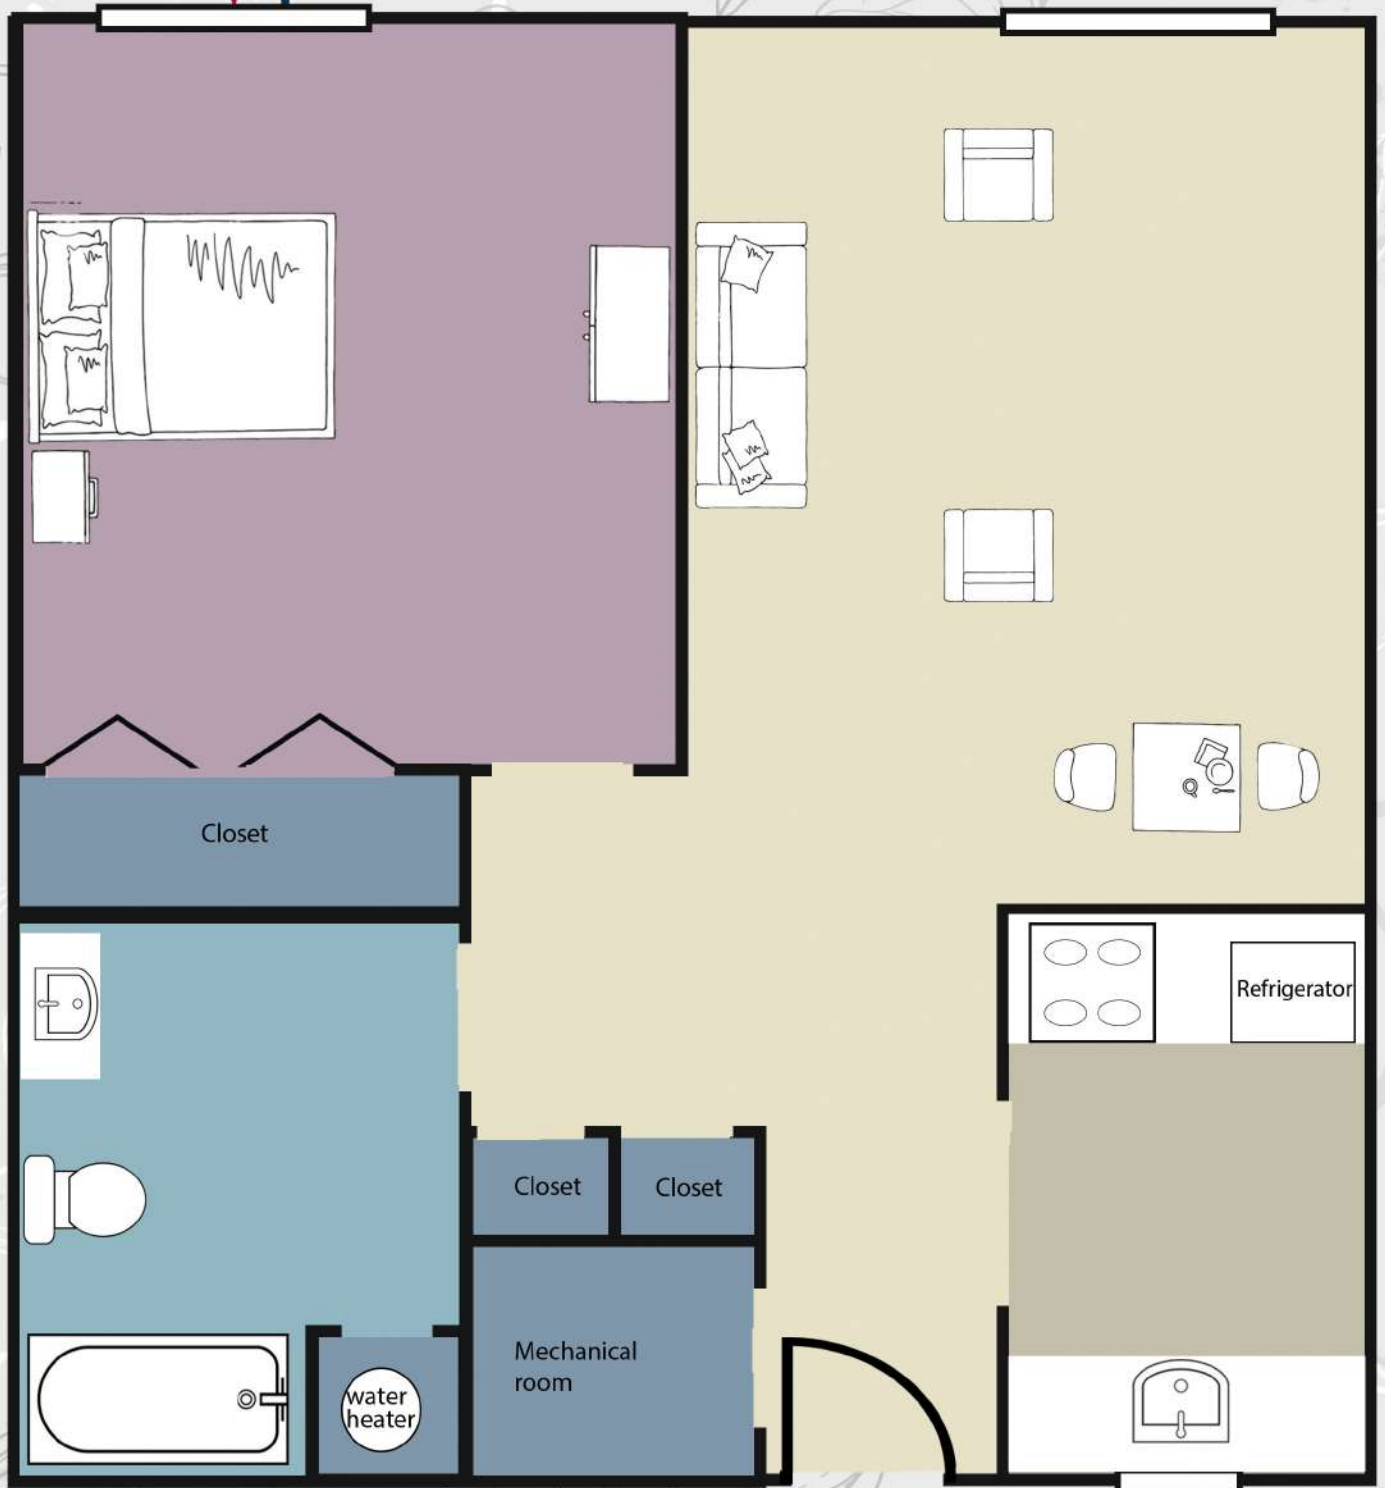

Oakdale & Pinecrest

Studio

445 sq. ft.

*Square footage is estimated and may vary slightly in each apartment

Oakdale | Pinecrest | Dogwood

One Bedroom

565 sq. ft.

*Square footage is estimated and may vary slightly in each apartment

Maple Leaf

One Bedroom

582 sq. ft.

*Square footage is estimated and may vary slightly in each apartment

Maple Leaf

Two Bedroom

696 sq. ft.

*Square footage is estimated and may vary slightly in each apartment

Oakdale & Pinecrest

Two Bedroom

722 sq. ft.

*Square footage is estimated and may vary slightly in each apartment