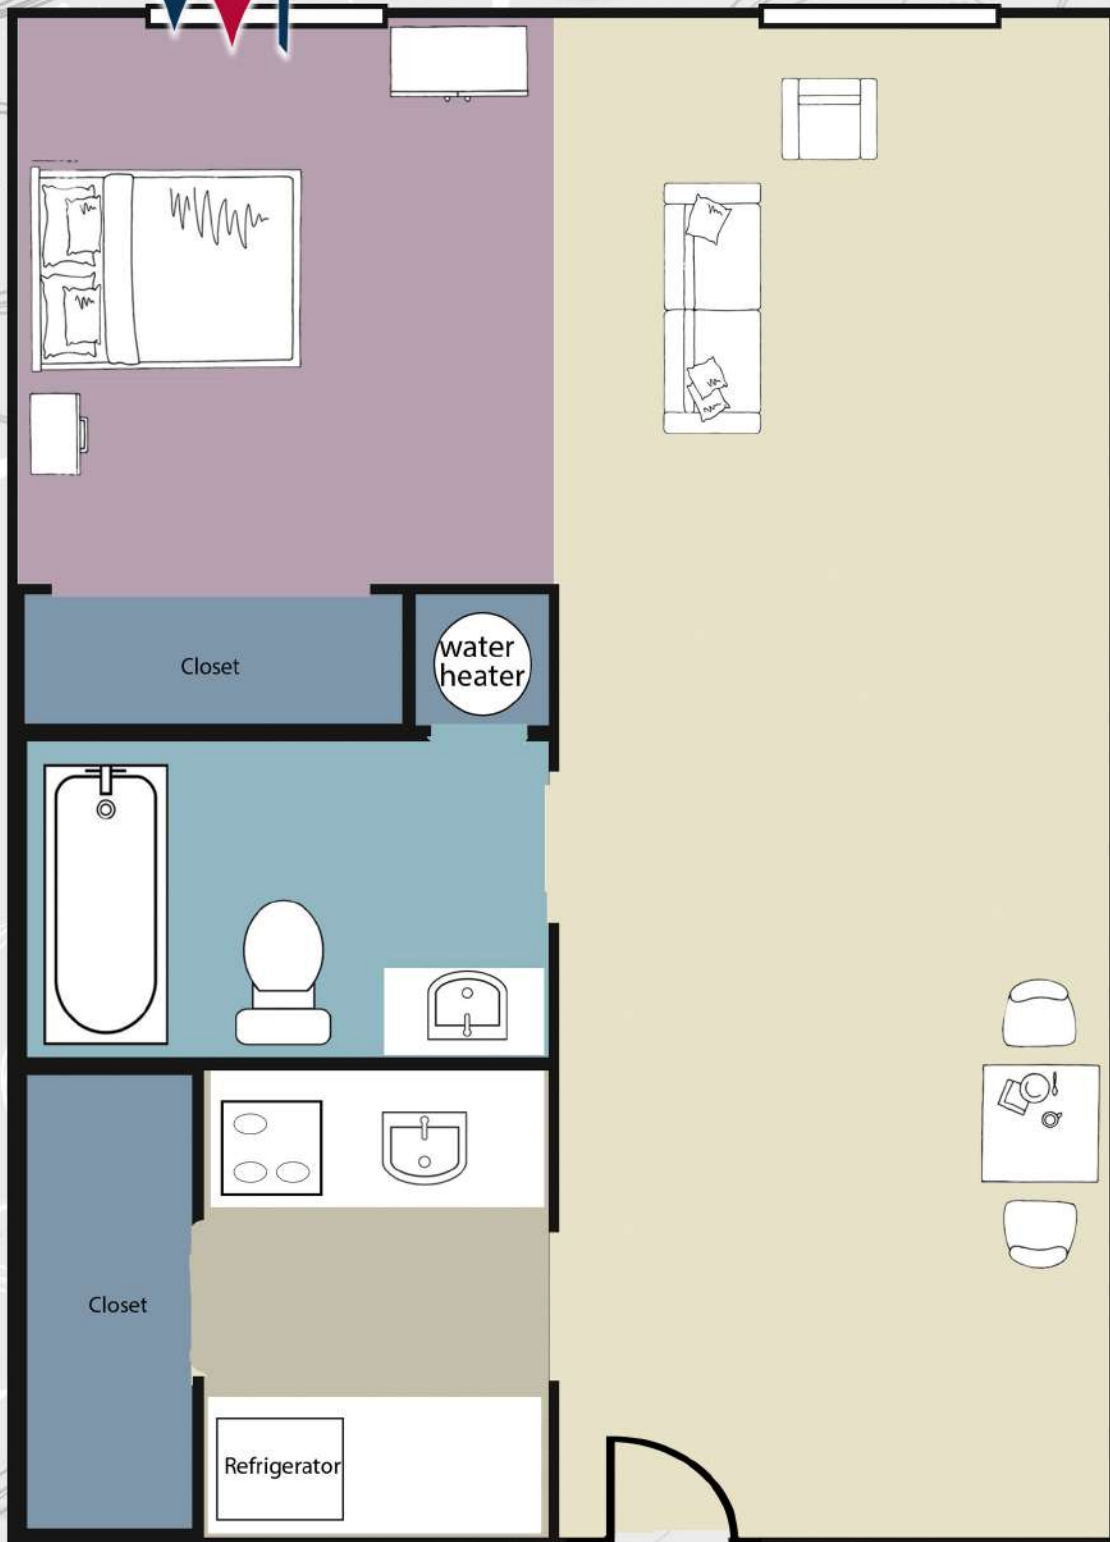

Oakdale & Pinecrest

Studio

445 sq. ft.

*Square footage is estimated and may vary slightly in each apartment

Oakdale | Pinecrest | Dogwood

One Bedroom

565 sq. ft.

*Square footage is estimated and may vary slightly in each apartment

Maple Leaf

One Bedroom

582 sq. ft.

*Square footage is estimated and may vary slightly in each apartment

Maple Leaf

Two Bedroom

696 sq. ft.

*Square footage is estimated and may vary slightly in each apartment

Oakdale & Pinecrest

Two Bedroom

722 sq. ft.

*Square footage is estimated and may vary slightly in each apartment