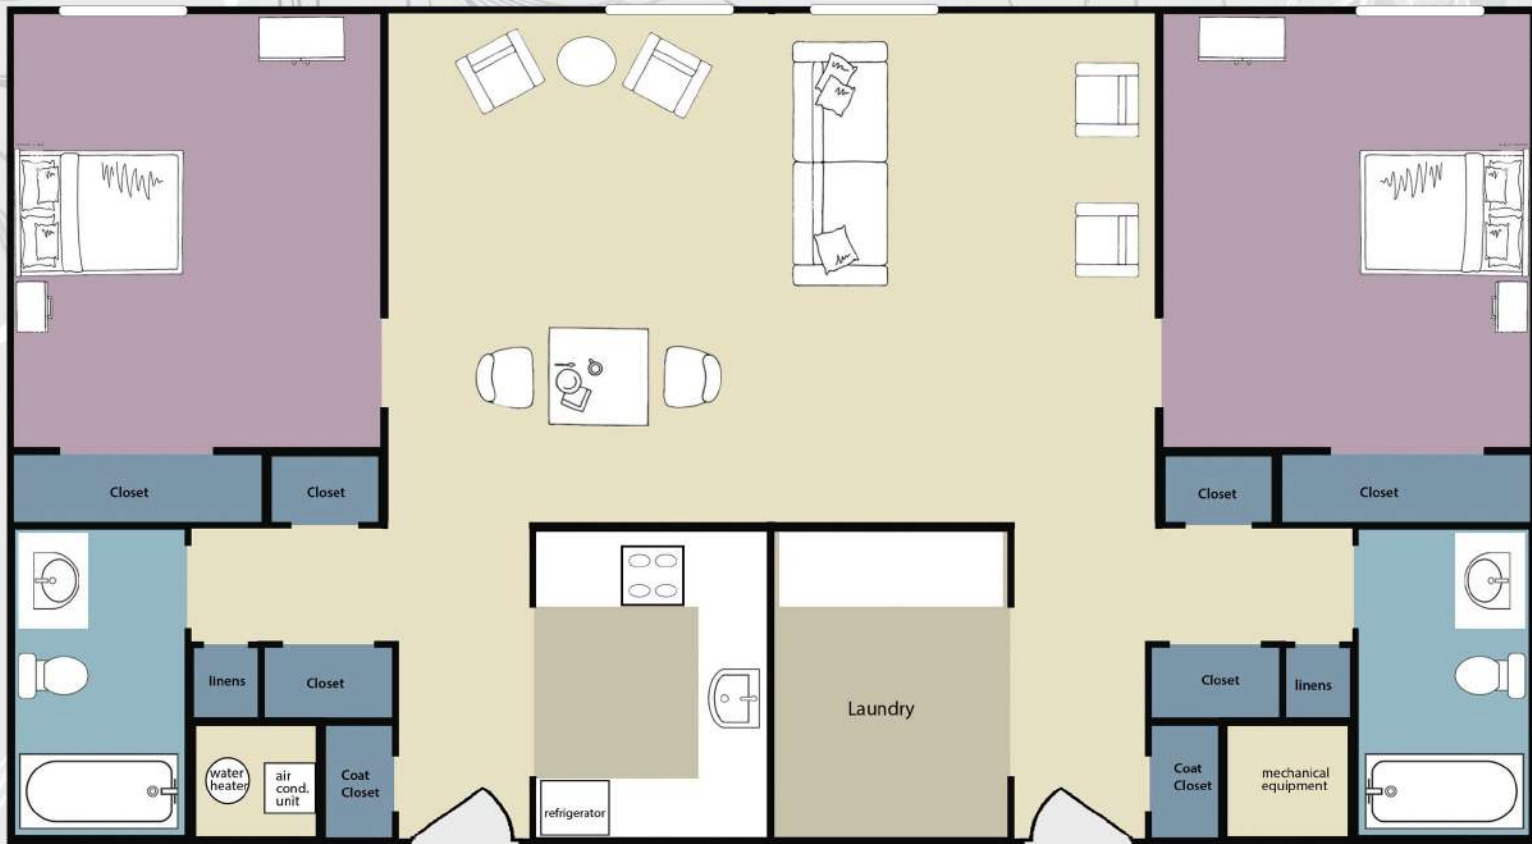

One Bedroom

588 sq. ft.

*Square footage is estimated and may vary slightly in each apartment

Two Bedroom

875 sq. ft.

*Square footage is estimated and may vary slightly in each apartment

Two Bedroom

Duplex

1,438 sq. ft.

*Square footage is estimated and may vary slightly in each apartment

Premier *Two Bedroom*

1,176 sq. ft.

***Square footage is estimated and may vary slightly in each apartment**

Premier *Two Bedroom*

1,176 sq. ft.

*Square footage is estimated and may vary slightly in each apartment