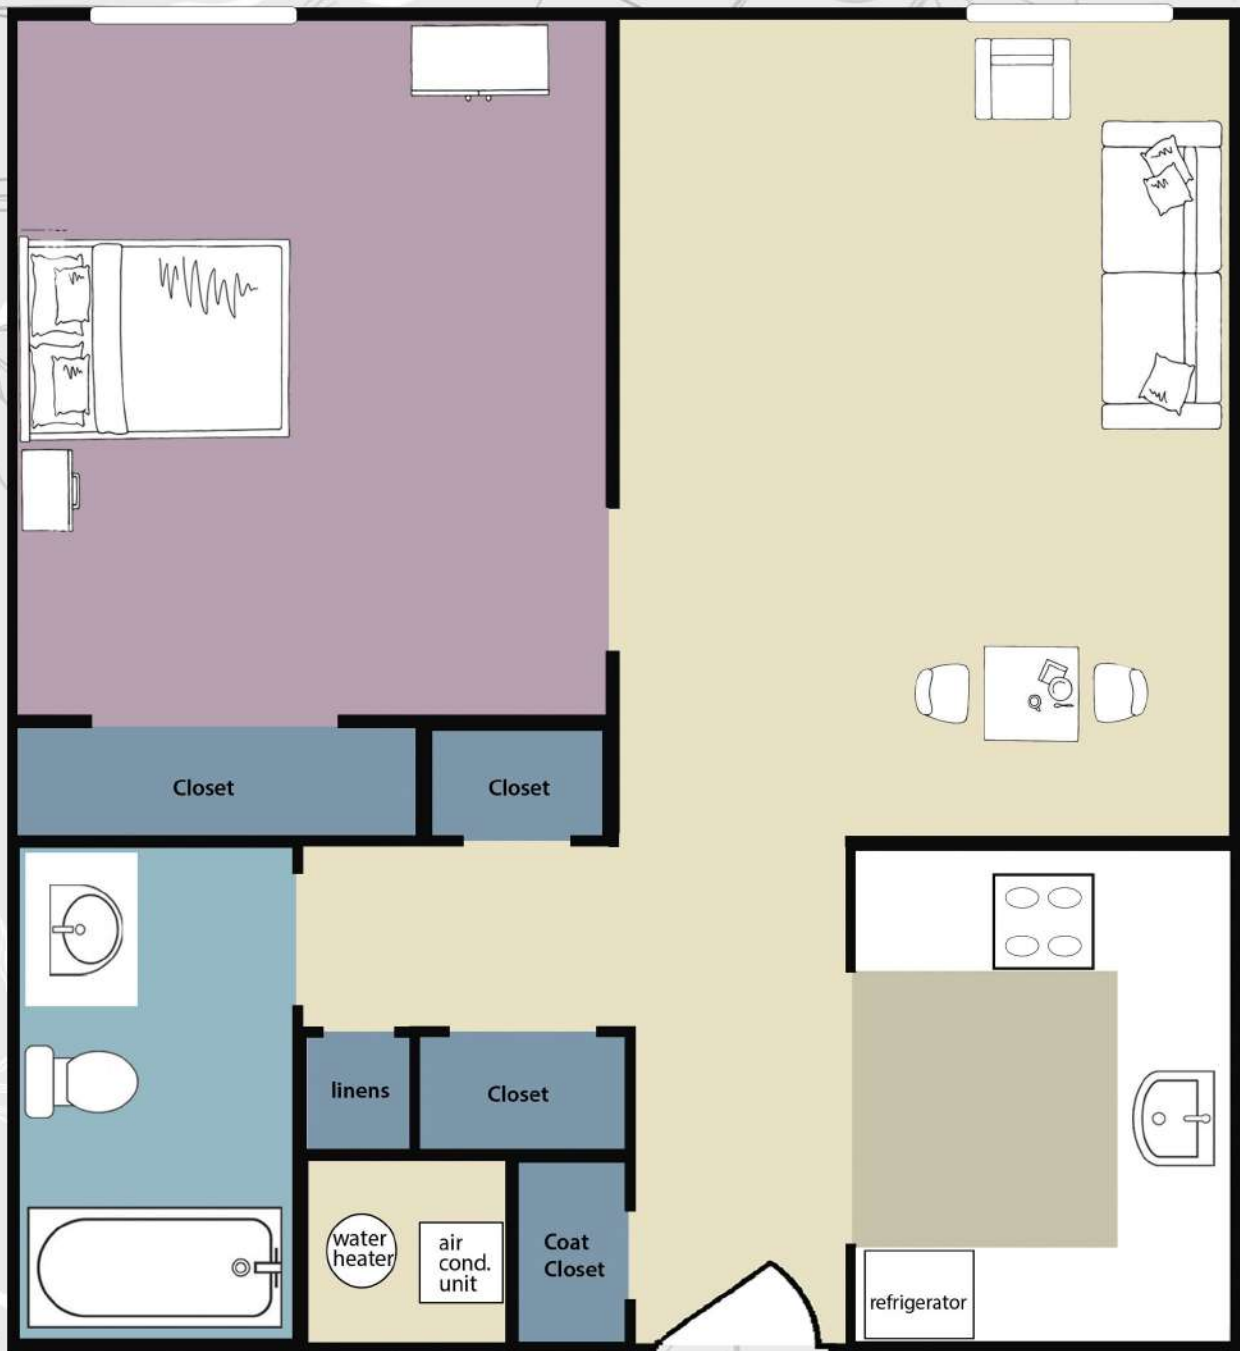

One Bedroom

588 sq. ft.

*Square footage is estimated and may vary slightly in each apartment

Two Bedroom

875 sq. ft.

*Square footage is estimated and may vary slightly in each apartment

Two Bedroom

Duplex

1,438 sq. ft.

*Square footage is estimated and may vary slightly in each apartment

Premier *Two Bedroom*

1,176 sq. ft.

***Square footage is estimated and may vary slightly in each apartment**

Premier *Two Bedroom*

1,176 sq. ft.

*Square footage is estimated and may vary slightly in each apartment