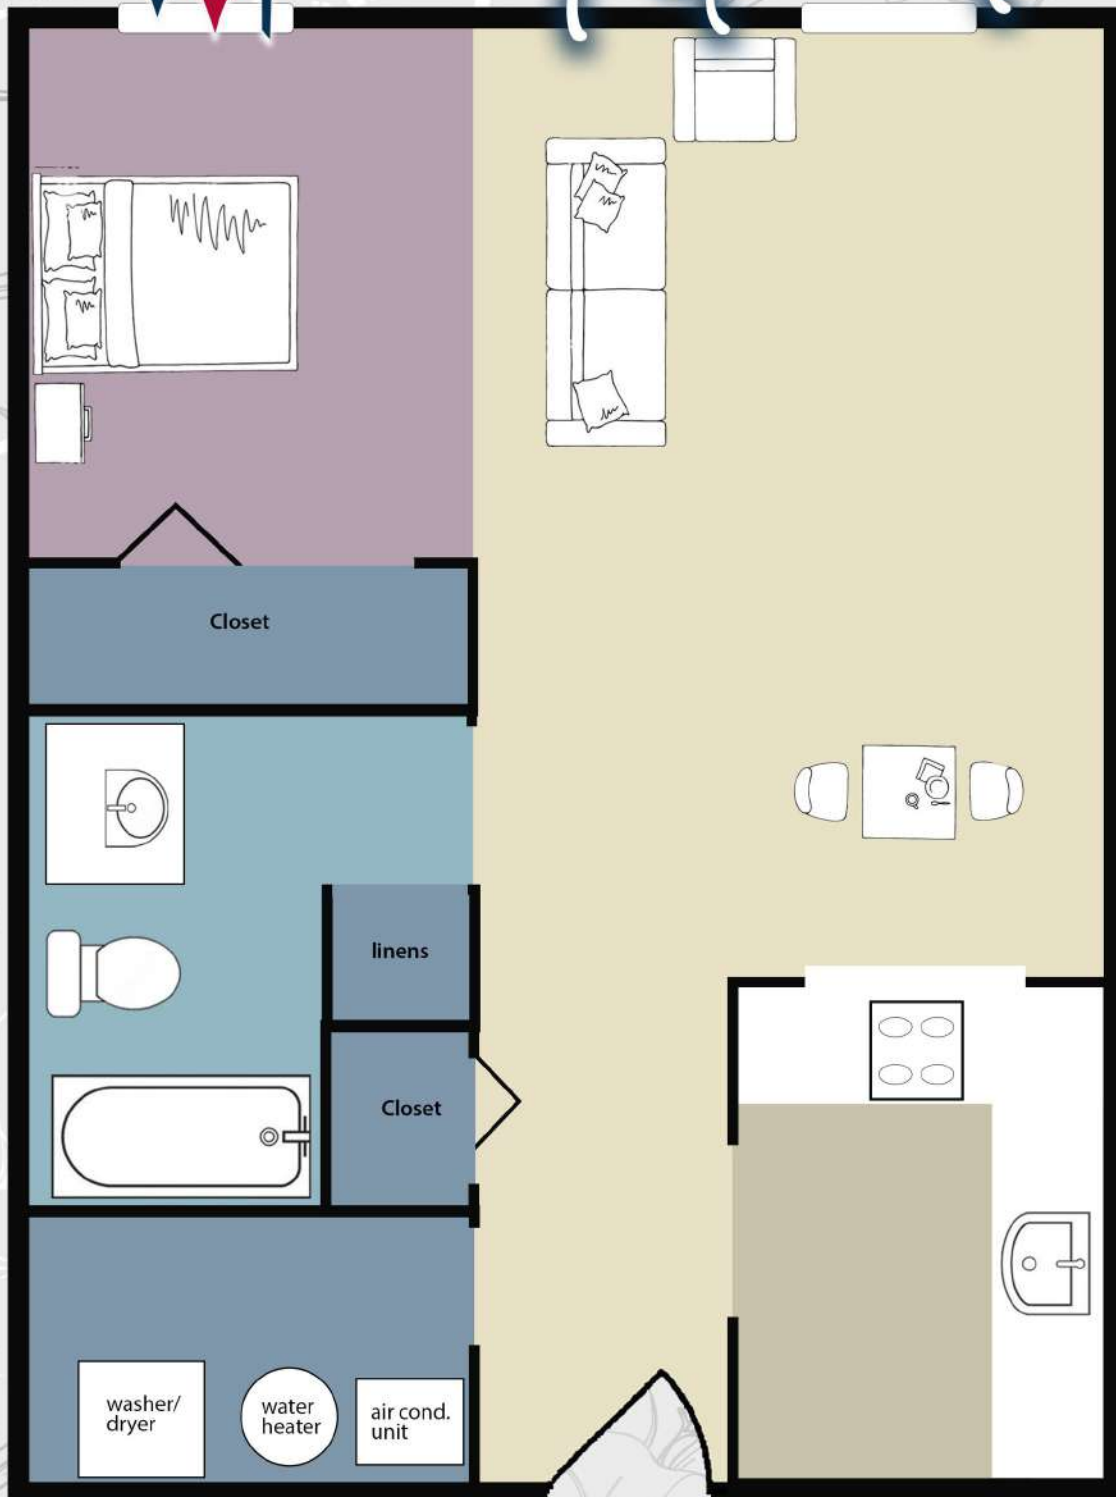

Studio Apartment

**441
sq. ft.**

*Square footage is estimated and may vary slightly in each apartment

One Bedroom

595 sq. ft.

*Square footage is estimated and may vary slightly in each apartment

Two Bedroom

773 sq. ft.

*Square footage is estimated and may vary slightly in each apartment

Premier *Two Bedroom*

1,036 sq. ft.

*Square footage is estimated and may vary slightly in each apartment