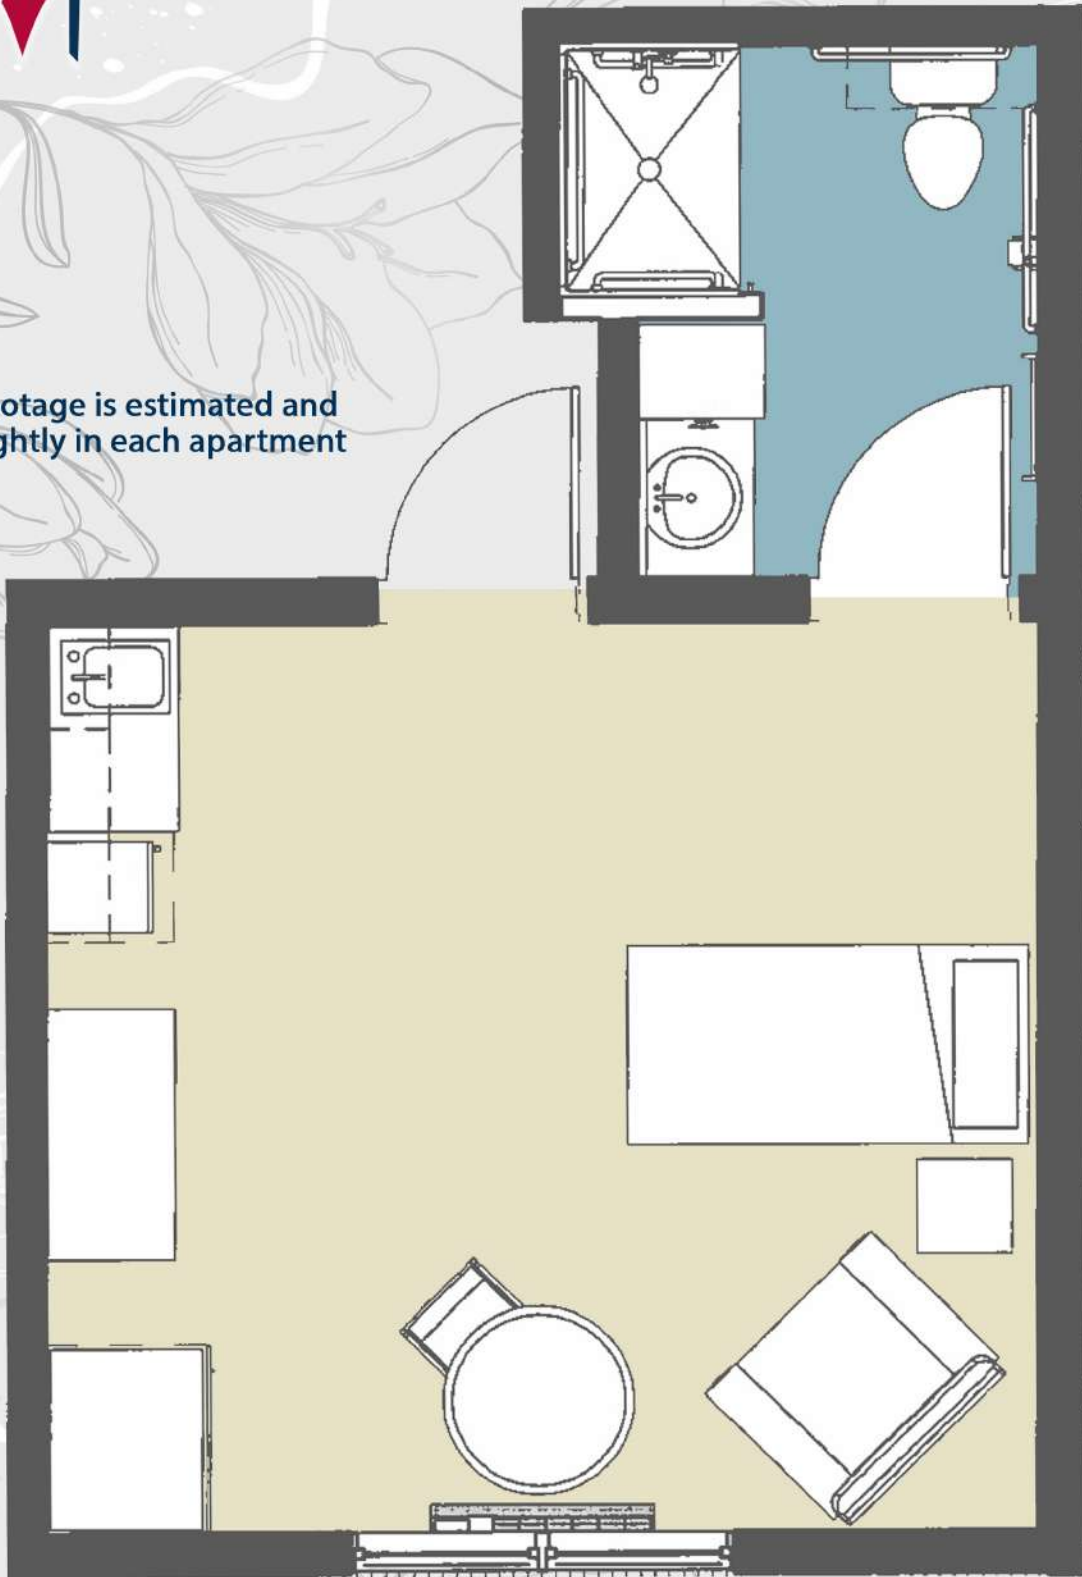

# the *Evans*

**296 sq. ft.**

**\*Square footage is estimated and may vary slightly in each apartment**

# the Stiles

**296 sq. ft.**

\*Square footage is estimated and may vary slightly in each apartment

# the Walter

325 sq. ft.

\*Square footage is estimated and may vary slightly in each apartment

# the Farris

**447 sq. ft.**

**\*Square footage is estimated and may vary slightly in each apartment**