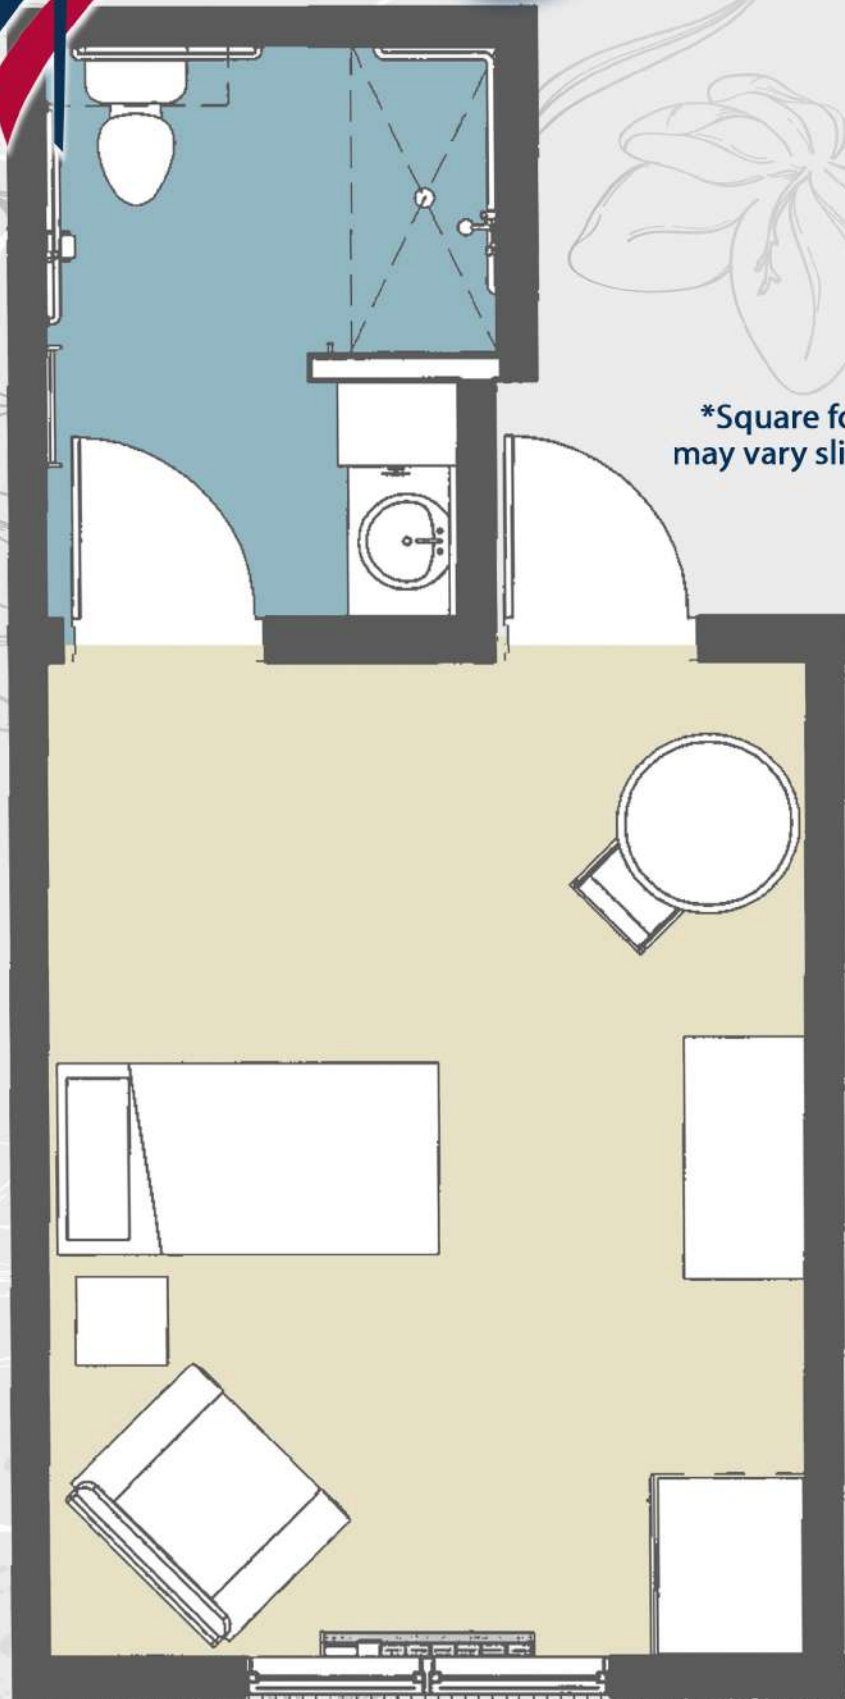

# the *Evans*

**296 sq. ft.**

**\*Square footage is estimated and may vary slightly in each apartment**

# the Stiles

**296 sq. ft.**

\*Square footage is estimated and may vary slightly in each apartment

# the Walter

325 sq. ft.

\*Square footage is estimated and may vary slightly in each apartment

# the Farris

**447 sq. ft.**

**\*Square footage is estimated and may vary slightly in each apartment**