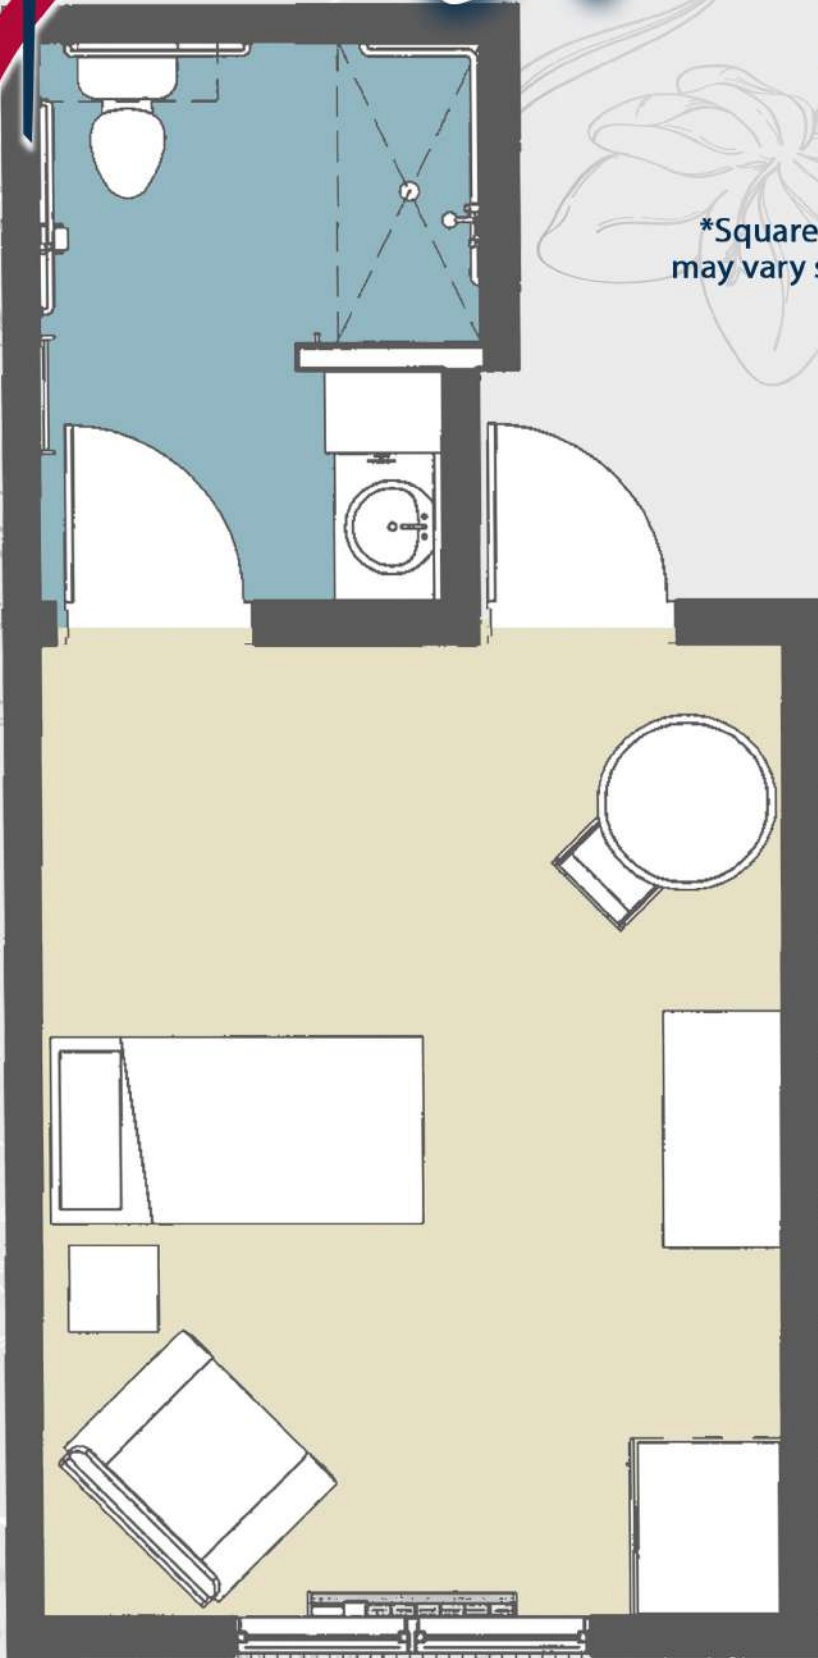

# the *Evans*

**296 sq. ft.**

**\*Square footage is estimated and may vary slightly in each apartment**

# the Stiles

**296 sq. ft.**

\*Square footage is estimated and may vary slightly in each apartment

# the Walter

325 sq. ft.

\*Square footage is estimated and may vary slightly in each apartment

# the Farris

**447 sq. ft.**

**\*Square footage is estimated and may vary slightly in each apartment**