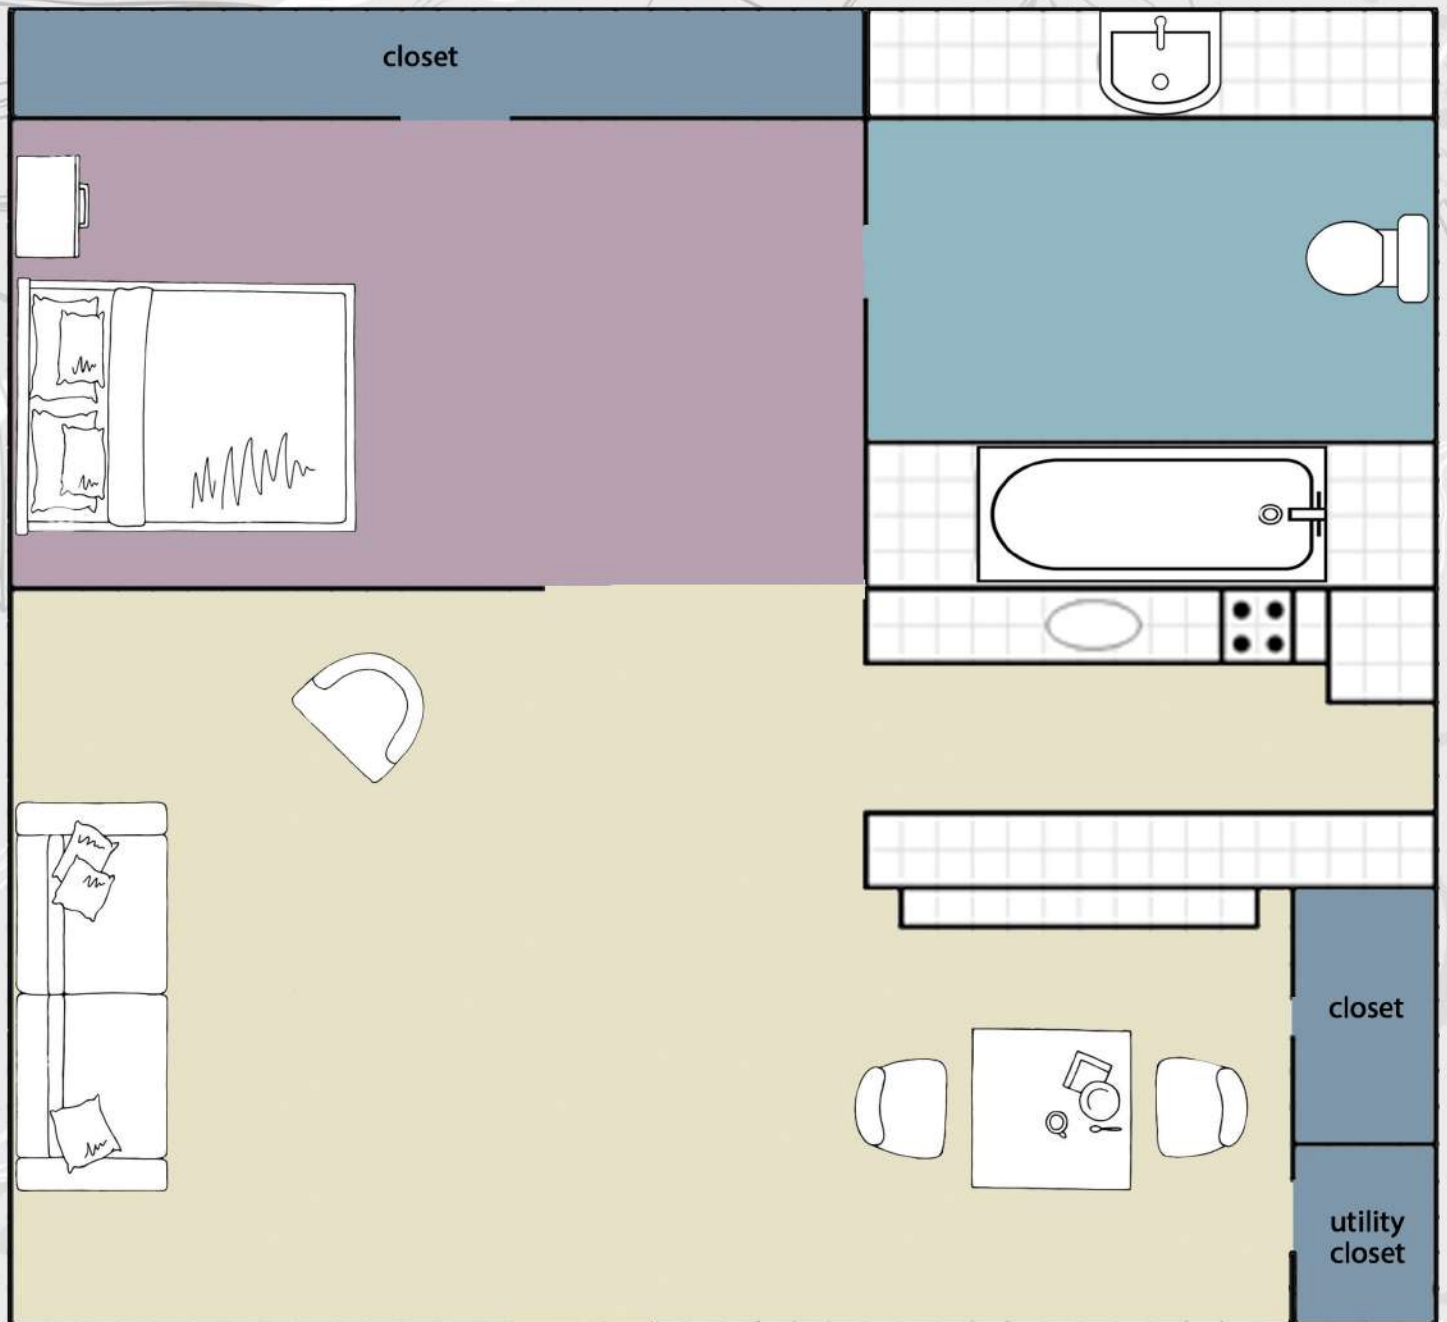

Studio

417 sq. ft.

*Square footage is estimated and may vary slightly in each apartment

One Bedroom

518 sq. ft.

*Square footage is estimated and may vary slightly in each apartment