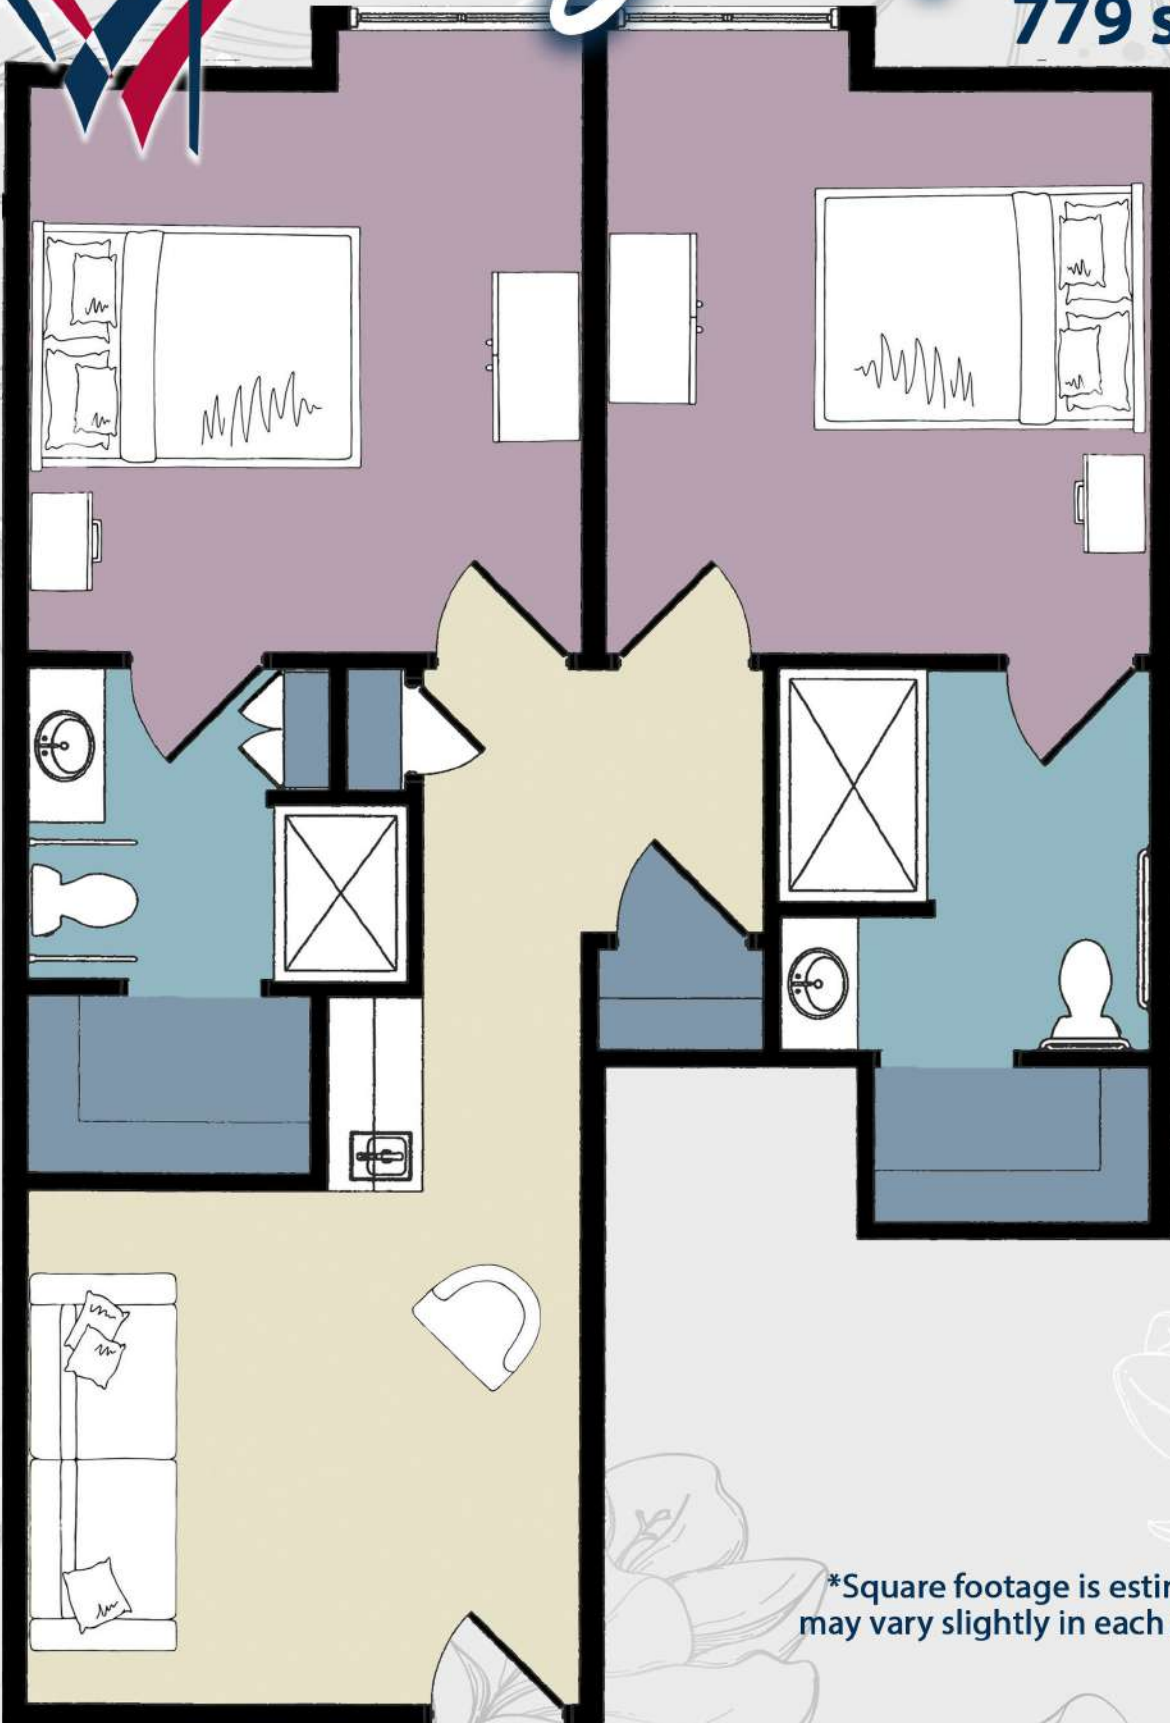

the Griffin

361 sq. ft.

*Square footage is estimated and may vary slightly in each apartment

the Graham & Taylor

418 sq. ft.

**Square footage is estimated and may vary slightly in each apartment*

the Criswell

418 sq. ft.

***Square footage is estimated and may vary slightly in each apartment**

the Milburn

452 sq. ft.

*Square footage is estimated and may vary slightly in each apartment

the Roberts

452 sq. ft.

*Square footage is estimated and may vary slightly in each apartment

the *Garland*

**683
sq. ft.**

*Square footage is estimated and may vary slightly in each apartment

the Jordan

779 sq. ft.

*Square footage is estimated and may vary slightly in each apartment