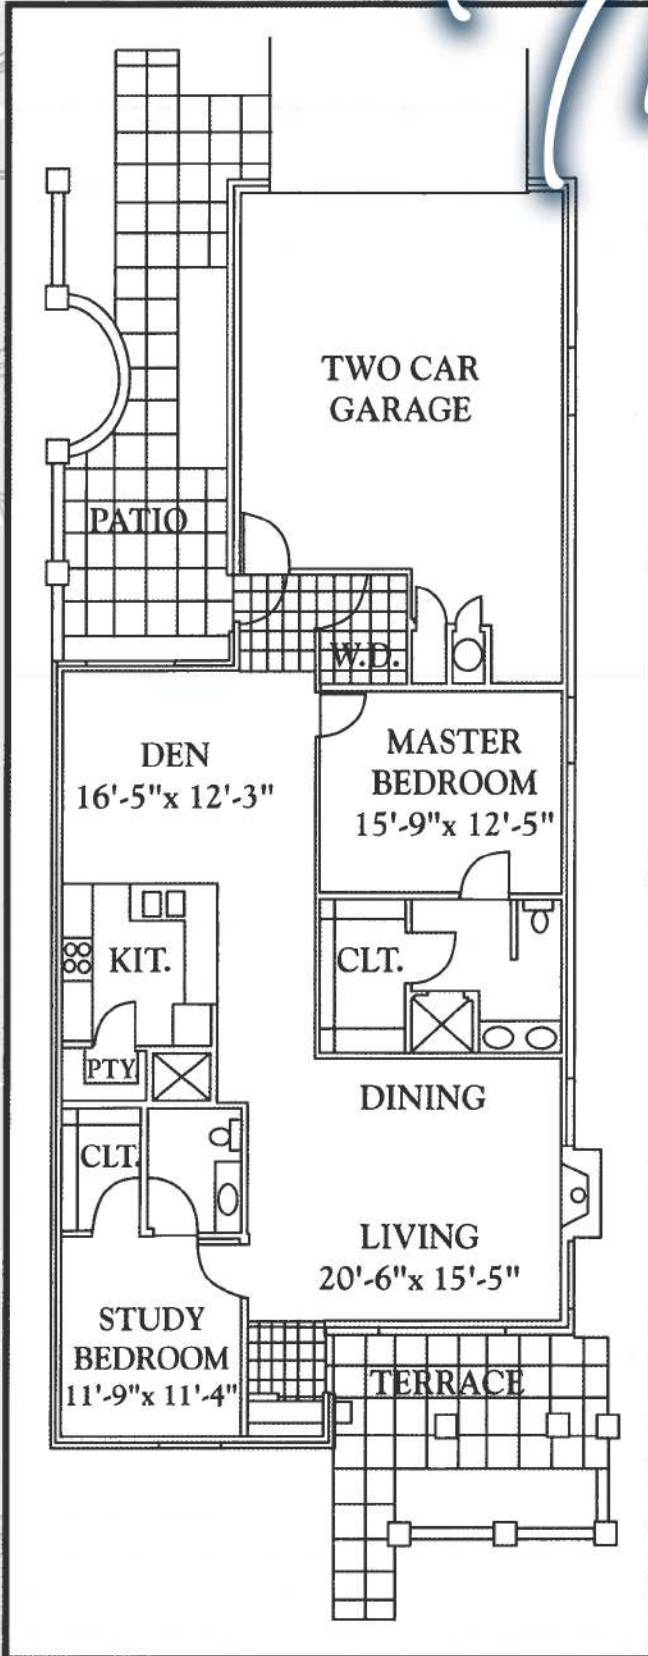

Eagle Ridge The Addison

1,026 sq. ft.

- ~ One Bedroom
- ~ Walk-in Closet
- ~ Dining Room
- ~ Living Room
- ~ Office / Craft Area
- ~ Utility Area
- ~ One-car Garage
- ~ Patio
- ~ Terrace

*Square footage is estimated and may vary slightly in each apartment

Bradford Park & Eagle Ridge

The Victoria

1,178 sq. ft.

- ~ Two Bedrooms
- ~ Two Bathrooms
- ~ Walk-in Closets
- ~ Dining Room
- ~ Living Room
- ~ Den / Office Area
- ~ Utility Area
- ~ Two-car Garage
- ~ Patio
- ~ Terrace
- ~ Optional safe room

*Square footage is estimated and may vary slightly in each apartment

Eagle Ridge

The Kingston

1,255 sq. ft.

- ~ Two Bedrooms
- ~ Two Bathrooms
- ~ Walk-in Closets
- ~ Dining Room
- ~ Living Room
- ~ Utility Area
- ~ Walk-in Pantry
- ~ Two-car Garage
- ~ Patio
- ~ Terrace
- ~ Optional safe room

*Square footage is estimated and may vary slightly in each apartment

Bradford Park & Eagle Ridge

the McGregor

1,441 sq. ft.

- ~ Two Bedrooms
- ~ Two Bathrooms
- ~ Walk-in Closets
- ~ Dining Room
- ~ Living Room
- ~ Walk-in Pantry
- ~ Den / Office Area
- ~ Utility Room
- ~ Two-car Garage
- ~ Patio
- ~ Terrace
- ~ Optional Safe Room
- ~ Optional Fireplace