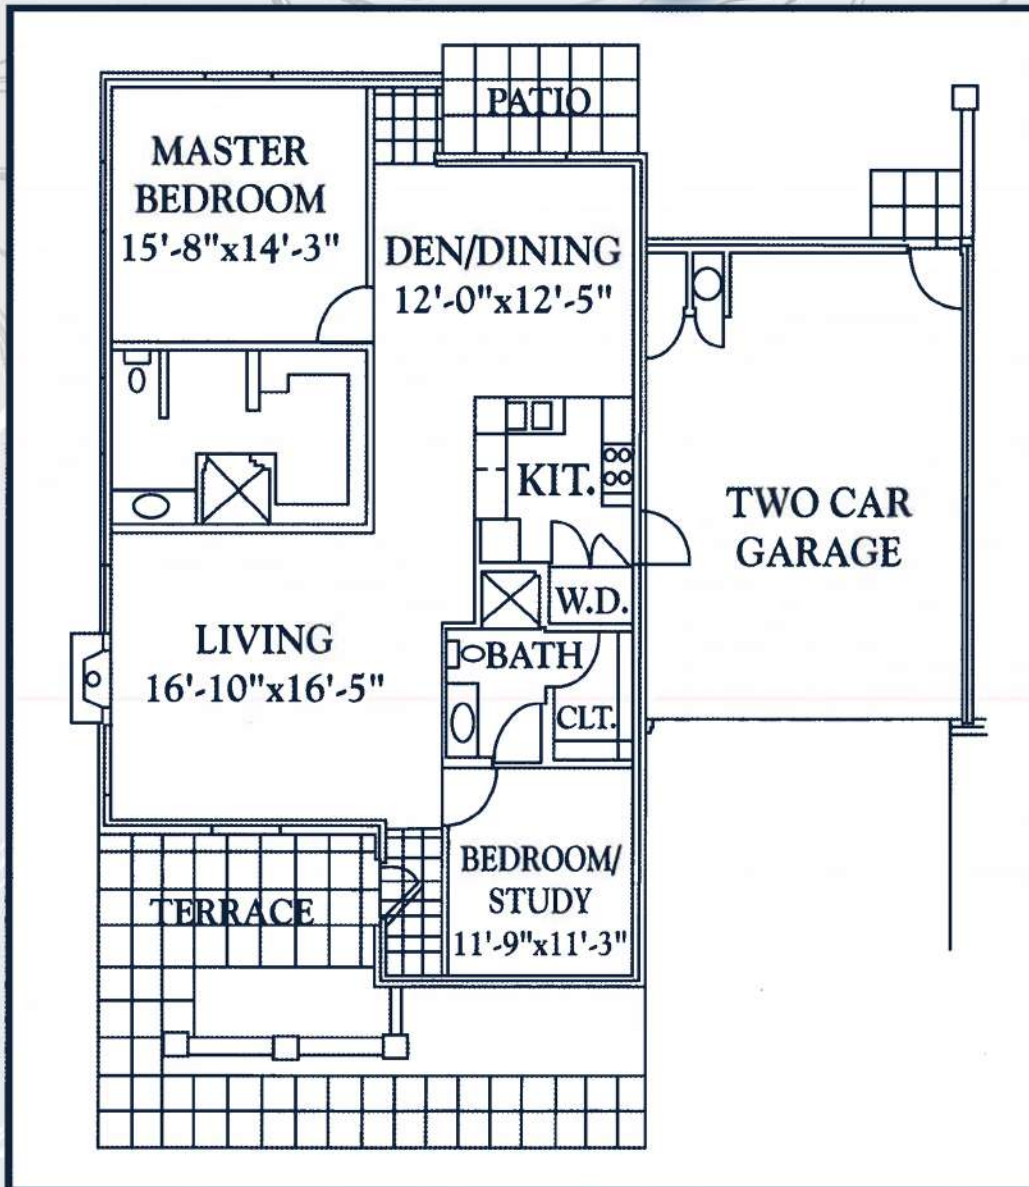

Eagle Ridge The Addison

1,026 sq. ft.

- ~ One Bedroom
- ~ Walk-in Closet
- ~ Dining Room
- ~ Living Room
- ~ Office / Craft Area
- ~ Utility Area
- ~ One-car Garage
- ~ Patio
- ~ Terrace

*Square footage is estimated and may vary slightly in each apartment

Bradford Park & Eagle Ridge

The Victoria

1,178 sq. ft.

- ~ Two Bedrooms
- ~ Two Bathrooms
- ~ Walk-in Closets
- ~ Dining Room
- ~ Living Room
- ~ Den / Office Area
- ~ Utility Area
- ~ Two-car Garage
- ~ Patio
- ~ Terrace
- ~ Optional safe room

*Square footage is estimated and may vary slightly in each apartment

Bradford Park & Eagle Ridge

the McGregor

1,441 sq. ft.

- ~ Two Bedrooms
- ~ Two Bathrooms
- ~ Walk-in Closets
- ~ Dining Room
- ~ Living Room
- ~ Walk-in Pantry
- ~ Den / Office Area
- ~ Utility Room
- ~ Two-car Garage
- ~ Patio
- ~ Terrace
- ~ Optional Safe Room
- ~ Optional Fireplace

*Square footage is estimated and may vary slightly in each apartment

Bradford Park & Eagle Ridge

The Deerfield

1,488 sq. ft.

- ~ Two Bedrooms
- ~ Two Bathrooms
- ~ Walk-in Closets
- ~ Dining Room
- ~ Living Room
- ~ Utility Area
- ~ Two-car Garage
- ~ Patio
- ~ Terrace
- ~ Optional Safe Room
- ~ Optional Fireplace