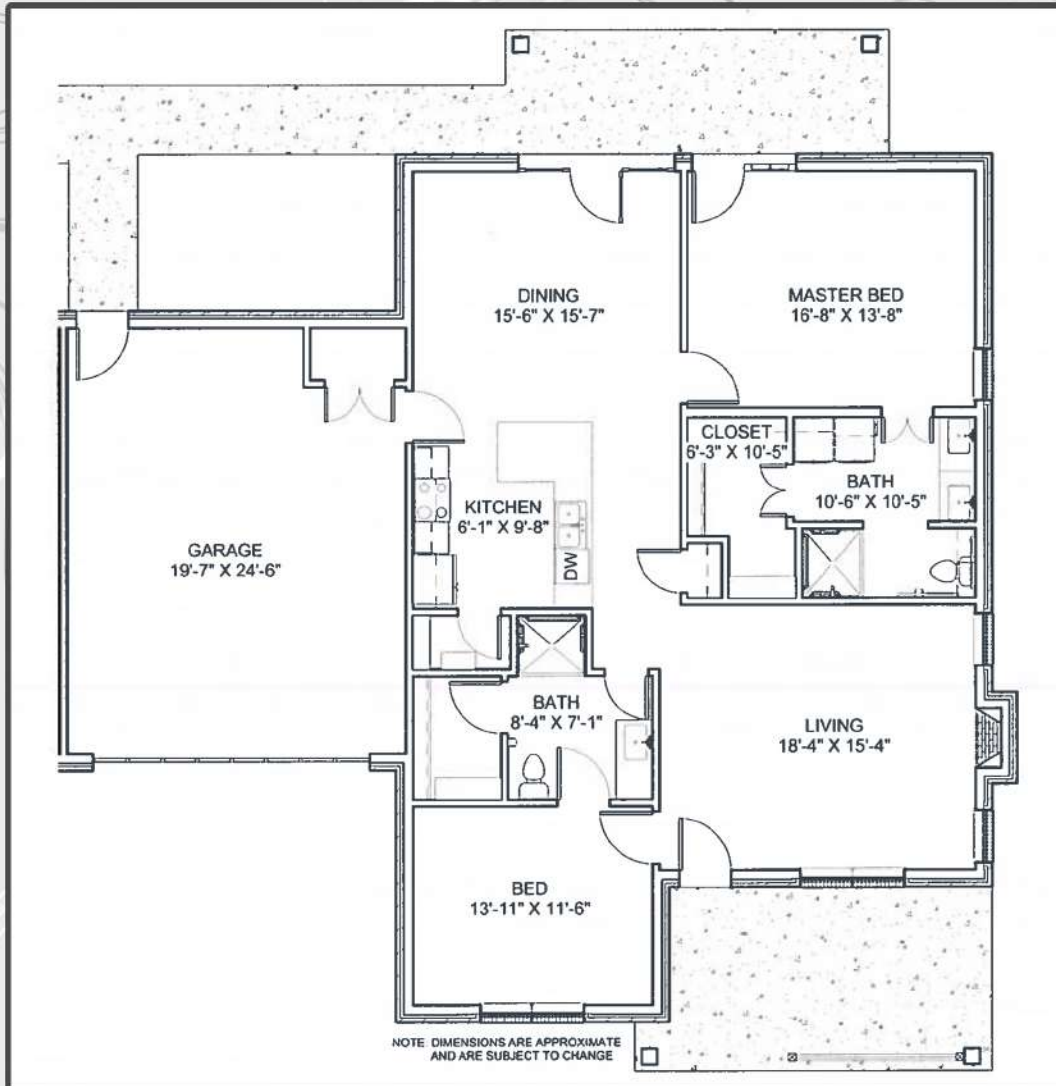

Eagle Ridge The Addison

1,026 sq. ft.

- ~ One Bedroom
- ~ Walk-in Closet
- ~ Dining Room
- ~ Living Room
- ~ Office / Craft Area
- ~ Utility Area
- ~ One-car Garage
- ~ Patio
- ~ Terrace

*Square footage is estimated and may vary slightly in each apartment

Bradford Park & Eagle Ridge

The Victoria

1,178 sq. ft.

- ~ Two Bedrooms
- ~ Two Bathrooms
- ~ Walk-in Closets
- ~ Dining Room
- ~ Living Room
- ~ Den / Office Area
- ~ Utility Area
- ~ Two-car Garage
- ~ Patio
- ~ Terrace
- ~ Optional safe room

*Square footage is estimated and may vary slightly in each apartment

Bradford Park & Eagle Ridge

The Deerfield

1,488 sq. ft.

- ~ Two Bedrooms
- ~ Two Bathrooms
- ~ Walk-in Closets
- ~ Dining Room
- ~ Living Room
- ~ Utility Area
- ~ Two-car Garage
- ~ Patio
- ~ Terrace
- ~ Optional Safe Room
- ~ Optional Fireplace

*Square footage is estimated and may vary slightly in each apartment

Eagle Ridge

The Heatherstone

1,536 sq. ft.

- ~ Two Bedrooms
- ~ Two Bathrooms
- ~ Walk-in Closets
- ~ Dining Room
- ~ Living Room
- ~ Walk-in Pantry
- ~ Utility Area
- ~ Two-car Garage
- ~ Patio
- ~ Terrace