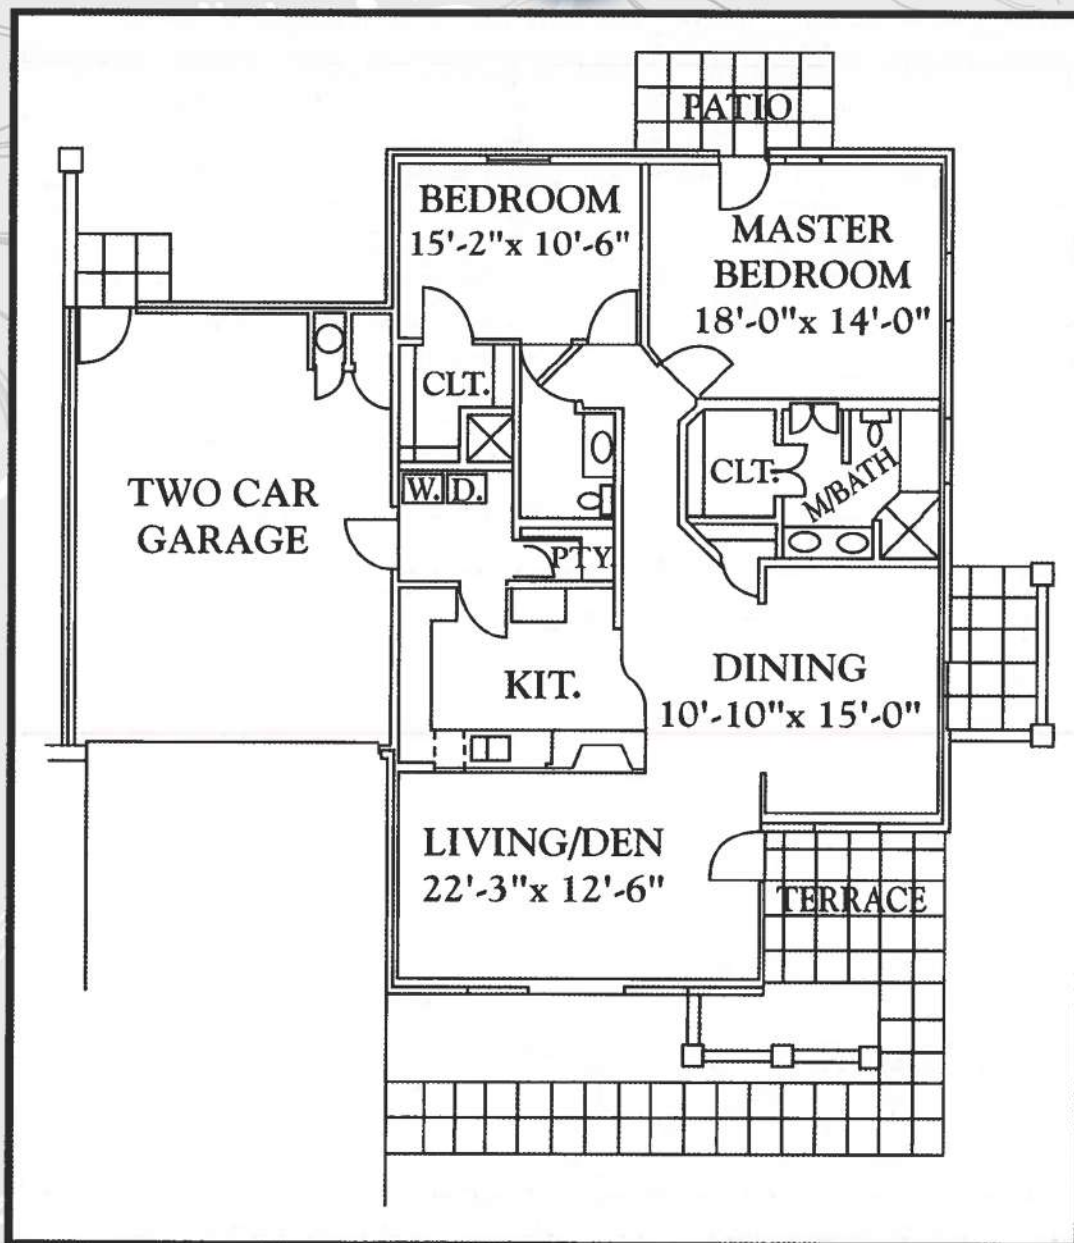

Eagle Ridge The Addison

1,026 sq. ft.

- ~ One Bedroom
- ~ Walk-in Closet
- ~ Dining Room
- ~ Living Room
- ~ Office / Craft Area
- ~ Utility Area
- ~ One-car Garage
- ~ Patio
- ~ Terrace

*Square footage is estimated and may vary slightly in each apartment

*Square footage is estimated and may vary slightly in each apartment

Eagle Ridge

The Heatherstone

1,536 sq. ft.

- ~ Two Bedrooms
- ~ Two Bathrooms
- ~ Walk-in Closets
- ~ Dining Room
- ~ Living Room
- ~ Walk-in Pantry
- ~ Utility Area
- ~ Two-car Garage
- ~ Patio
- ~ Terrace

*Square footage is estimated and may vary slightly in each apartment

Eagle Ridge

the Somersby

1,618 sq. ft.

- ~ Two Bedrooms
- ~ Two Bathrooms
- ~ Walk-in Closets
- ~ Dining Room
- ~ Living Room
- ~ Walk-in Pantry
- ~ Utility Room
- ~ Two-car Garage
- ~ Patio
- ~ Terrace

*Square footage is estimated and may vary slightly in each apartment

Bradford Park & Eagle Ridge

the Cambridge

1,632 sq. ft.

- ~ Two Bedrooms
- ~ Two Bathrooms
- ~ Walk-in Closets
- ~ Dining Room
- ~ Living Room
- ~ Walk-in Pantry
- ~ Utility Room
- ~ Two-car Garage
- ~ Patio
- ~ Terrace
- ~ Options:
 - Safe Room
 - Fireplace