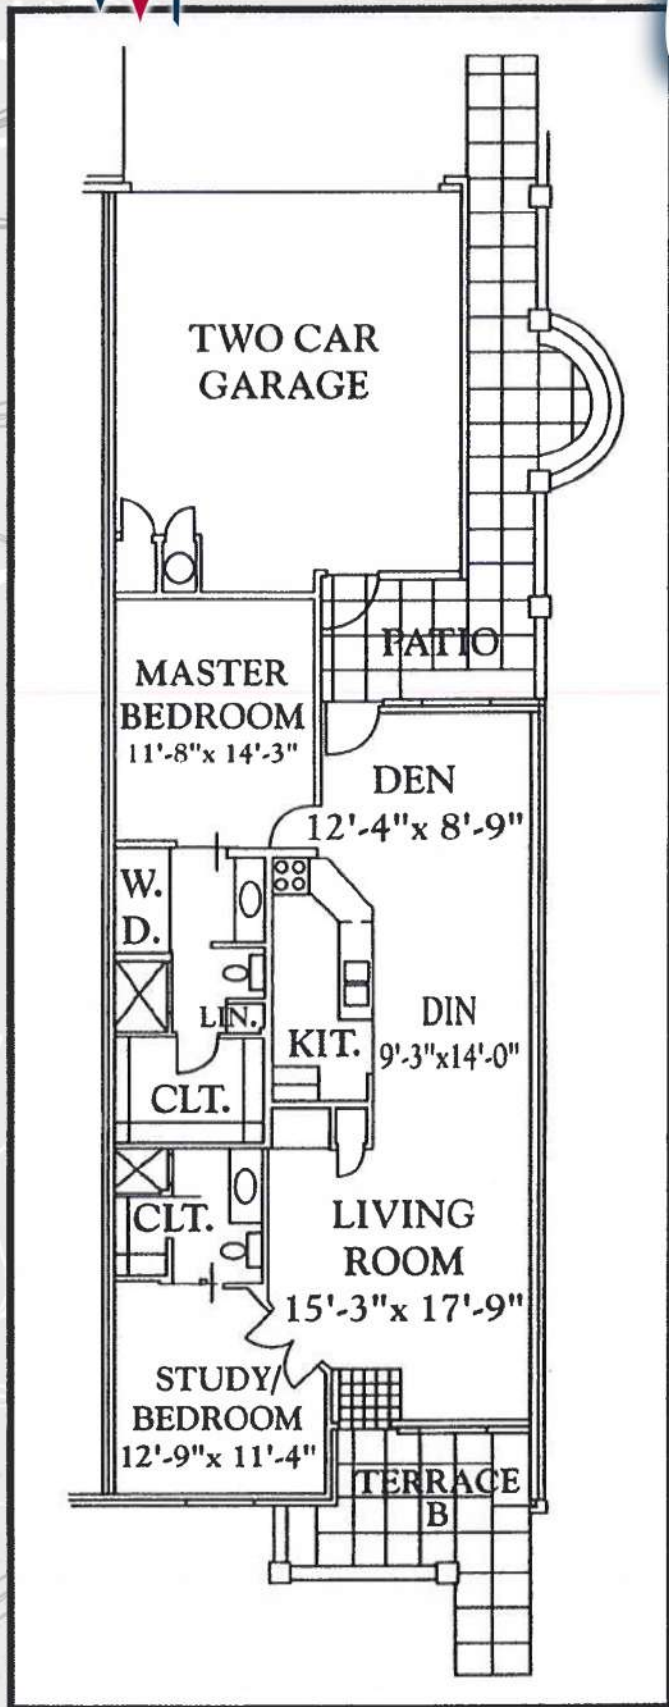

Eagle Ridge The Addison

1,026 sq. ft.

- ~ One Bedroom
- ~ Walk-in Closet
- ~ Dining Room
- ~ Living Room
- ~ Office / Craft Area
- ~ Utility Area
- ~ One-car Garage
- ~ Patio
- ~ Terrace

*Square footage is estimated and may vary slightly in each apartment

Bradford Park & Eagle Ridge

The Victoria

1,178 sq. ft.

- ~ Two Bedrooms
- ~ Two Bathrooms
- ~ Walk-in Closets
- ~ Dining Room
- ~ Living Room
- ~ Den / Office Area
- ~ Utility Area
- ~ Two-car Garage
- ~ Patio
- ~ Terrace
- ~ Optional safe room

*Square footage is estimated and may vary slightly in each apartment

Bradford Park & Eagle Ridge

The Regency

1,248 sq. ft.

- ~ Two Bedrooms
- ~ Two Bathrooms
- ~ Walk-in Closets
- ~ Dining Room
- ~ Living Room
- ~ Craft / Office Area
- ~ Walk-in Pantry
- ~ Utility Area
- ~ Two-car Garage
- ~ Patio
- ~ Terrace
- ~ Optional Safe Room
- ~ Optional Fireplace

*Square footage is estimated and may vary slightly in each apartment

Eagle Ridge

The Kingston

1,255 sq. ft.

- ~ Two Bedrooms
- ~ Two Bathrooms
- ~ Walk-in Closets
- ~ Dining Room
- ~ Living Room
- ~ Utility Area
- ~ Walk-in Pantry
- ~ Two-car Garage
- ~ Patio
- ~ Terrace
- ~ Optional safe room