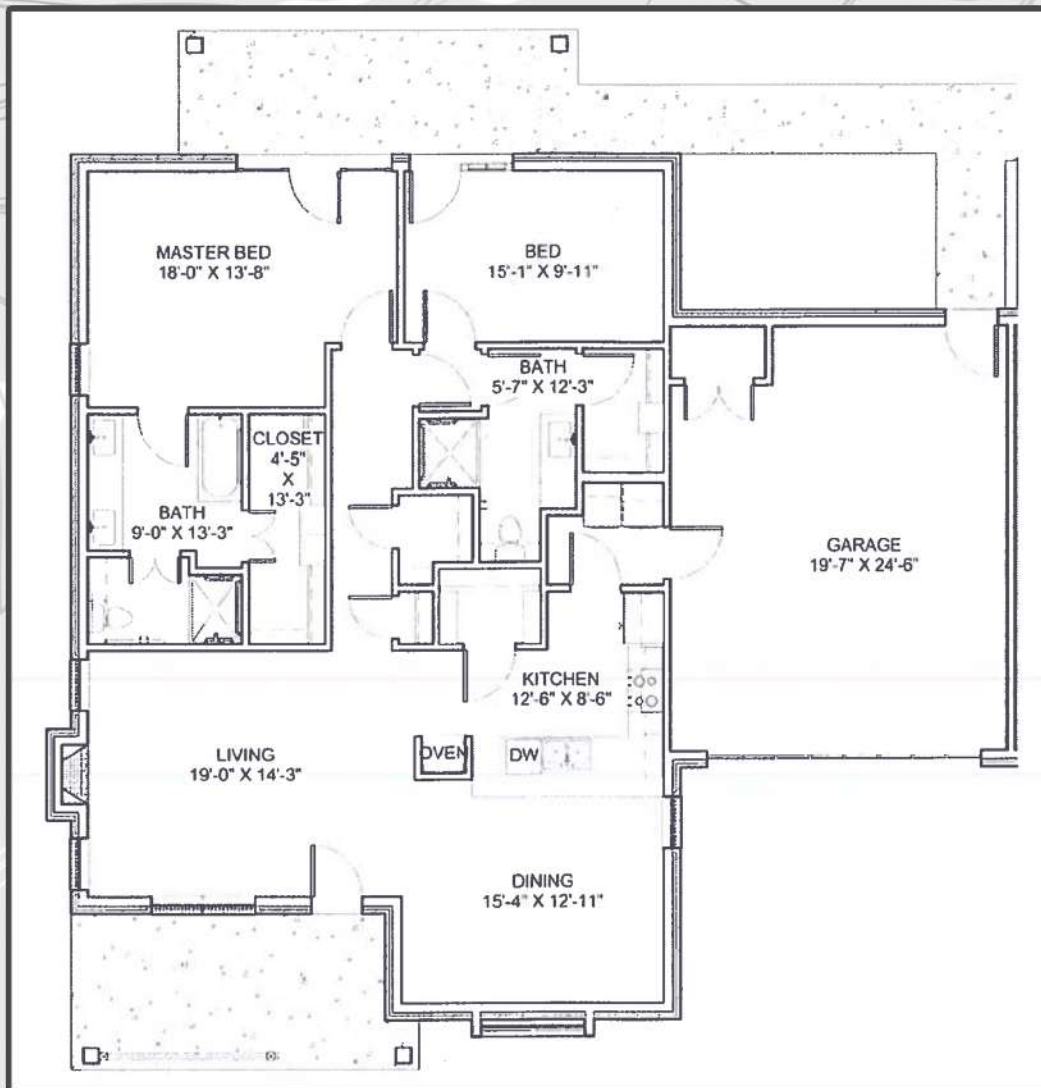

Eagle Ridge The Addison

1,026 sq. ft.

- ~ One Bedroom
- ~ Walk-in Closet
- ~ Dining Room
- ~ Living Room
- ~ Office / Craft Area
- ~ Utility Area
- ~ One-car Garage
- ~ Patio
- ~ Terrace

*Square footage is estimated and may vary slightly in each apartment

*Square footage is estimated and may vary slightly in each apartment

Bradford Park & Eagle Ridge

the McGregor

1,441 sq. ft.

- ~ Two Bedrooms
- ~ Two Bathrooms
- ~ Walk-in Closets
- ~ Dining Room
- ~ Living Room
- ~ Walk-in Pantry
- ~ Den / Office Area
- ~ Utility Room
- ~ Two-car Garage
- ~ Patio
- ~ Terrace
- ~ Optional Safe Room
- ~ Optional Fireplace

*Square footage is estimated and may vary slightly in each apartment

Eagle Ridge

The Heatherstone

1,536 sq. ft.

- ~ Two Bedrooms
- ~ Two Bathrooms
- ~ Walk-in Closets
- ~ Dining Room
- ~ Living Room
- ~ Walk-in Pantry
- ~ Utility Area
- ~ Two-car Garage
- ~ Patio
- ~ Terrace

*Square footage is estimated and may vary slightly in each apartment

Eagle Ridge

the Somersby

1,618 sq. ft.

- ~ Two Bedrooms
- ~ Two Bathrooms
- ~ Walk-in Closets
- ~ Dining Room
- ~ Living Room
- ~ Walk-in Pantry
- ~ Utility Room
- ~ Two-car Garage
- ~ Patio
- ~ Terrace