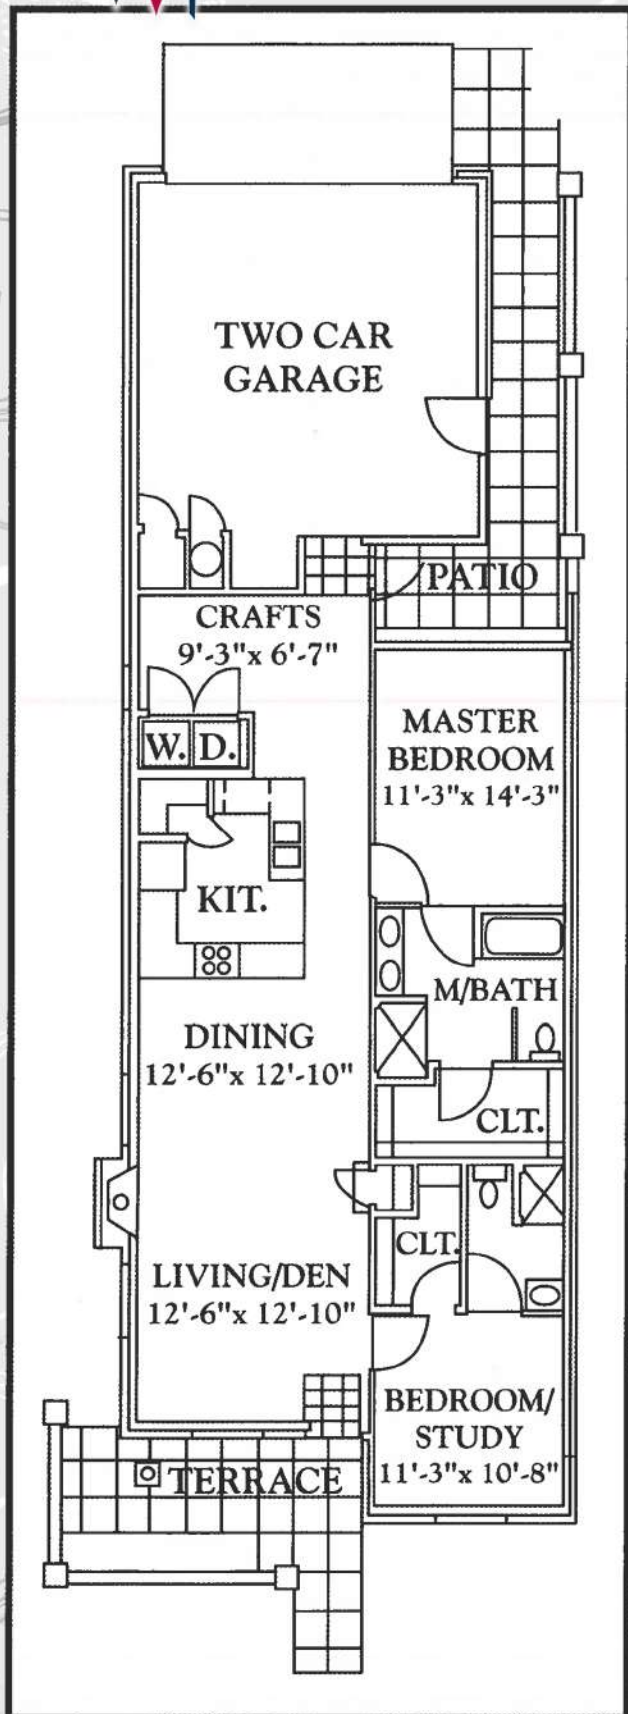

Eagle Ridge The Addison

1,026 sq. ft.

- ~ One Bedroom
- ~ Walk-in Closet
- ~ Dining Room
- ~ Living Room
- ~ Office / Craft Area
- ~ Utility Area
- ~ One-car Garage
- ~ Patio
- ~ Terrace

*Square footage is estimated and may vary slightly in each apartment

Bradford Park & Eagle Ridge

The Victoria

1,178 sq. ft.

- ~ Two Bedrooms
- ~ Two Bathrooms
- ~ Walk-in Closets
- ~ Dining Room
- ~ Living Room
- ~ Den / Office Area
- ~ Utility Area
- ~ Two-car Garage
- ~ Patio
- ~ Terrace
- ~ Optional safe room

*Square footage is estimated and may vary slightly in each apartment

Bradford Park & Eagle Ridge

The Regency

1,248 sq. ft.

- ~ Two Bedrooms
- ~ Two Bathrooms
- ~ Walk-in Closets
- ~ Dining Room
- ~ Living Room
- ~ Craft / Office Area
- ~ Walk-in Pantry
- ~ Utility Area
- ~ Two-car Garage
- ~ Patio
- ~ Terrace
- ~ Optional Safe Room
- ~ Optional Fireplace

*Square footage is estimated and may vary slightly in each apartment

Eagle Ridge

The Kingston

1,255 sq. ft.

- ~ Two Bedrooms
- ~ Two Bathrooms
- ~ Walk-in Closets
- ~ Dining Room
- ~ Living Room
- ~ Utility Area
- ~ Walk-in Pantry
- ~ Two-car Garage
- ~ Patio
- ~ Terrace
- ~ Optional safe room